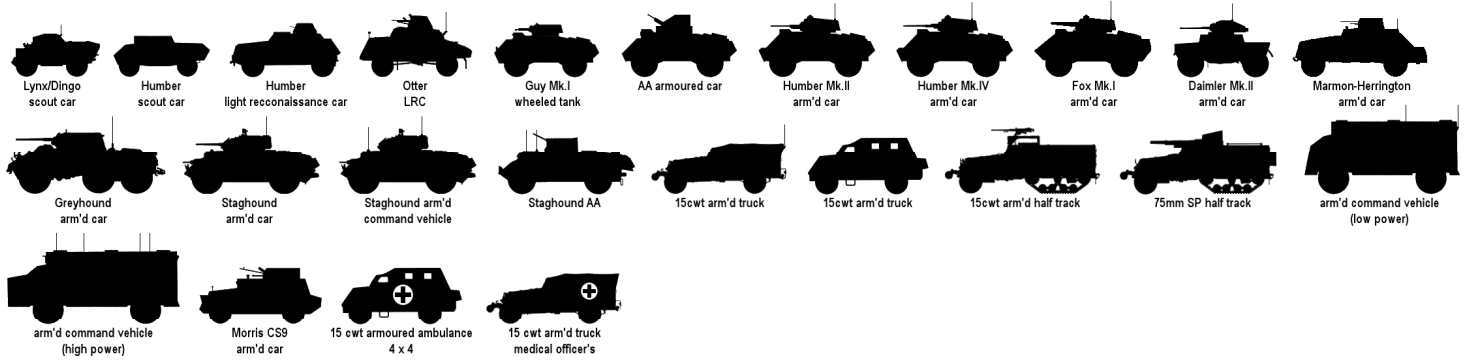

Wheeled Armour