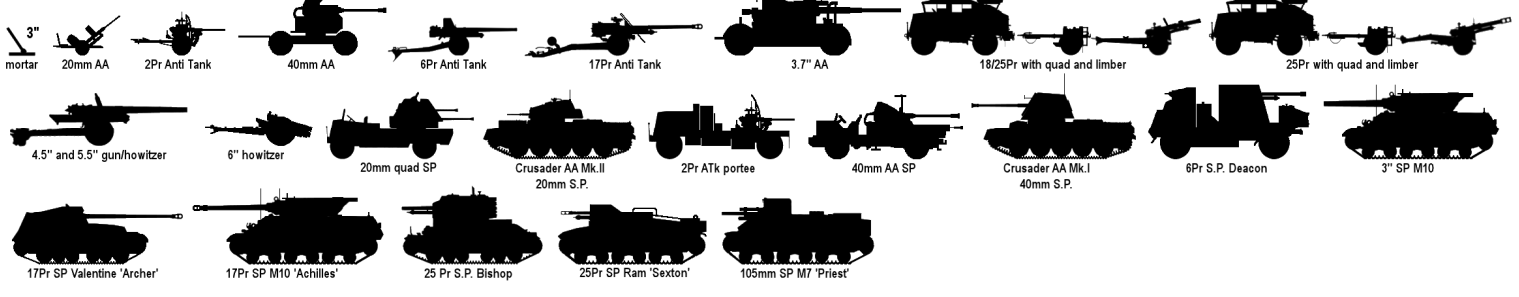

World War Two Vehicle Legend

Soft Skinned Vehicles:

Trailers

Artillery