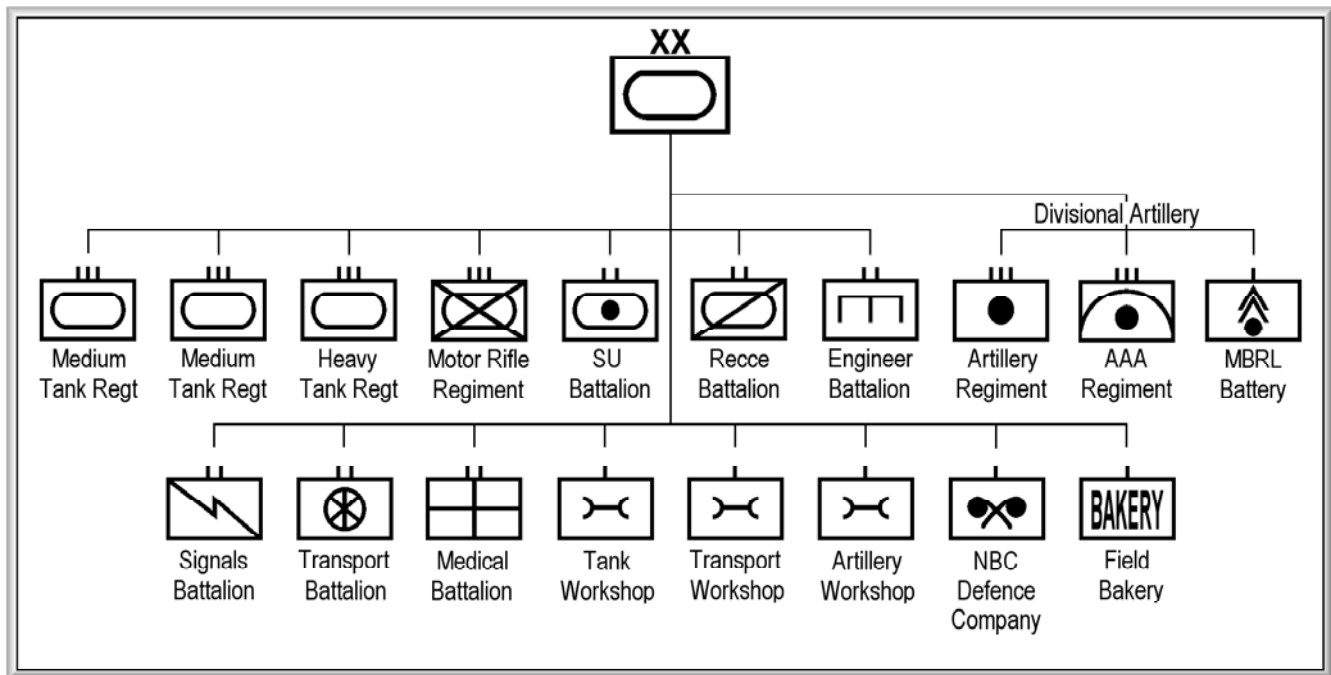

Soviet Tank Division

1961

Organisation

Note: The following organisation represents the average tank division's composition. In order to reduce the size of the document I have shown the entire structure below but not within the ORBAT. Those units within the division of regimental size are separate and I have indicated in the divisional structure where they are to be put. In this way I will be able to keep the divisions to less than 10 pages (each regiment runs between 1 and 5 pages). Any errors within are mine and I welcome constructive criticism as I do additional material. Some units are very close in size and structure so those that initially appear the same may not be so.

Tank Division

Headquarters

Insert two Medium Tank Regiments, a Heavy Tank Regiment and a Motor Rifle Regiment (wheeled or tracked BTRs) here.

Reconnaissance Battalion

Headquarters

Motorcycle Company

Motorcycle Company