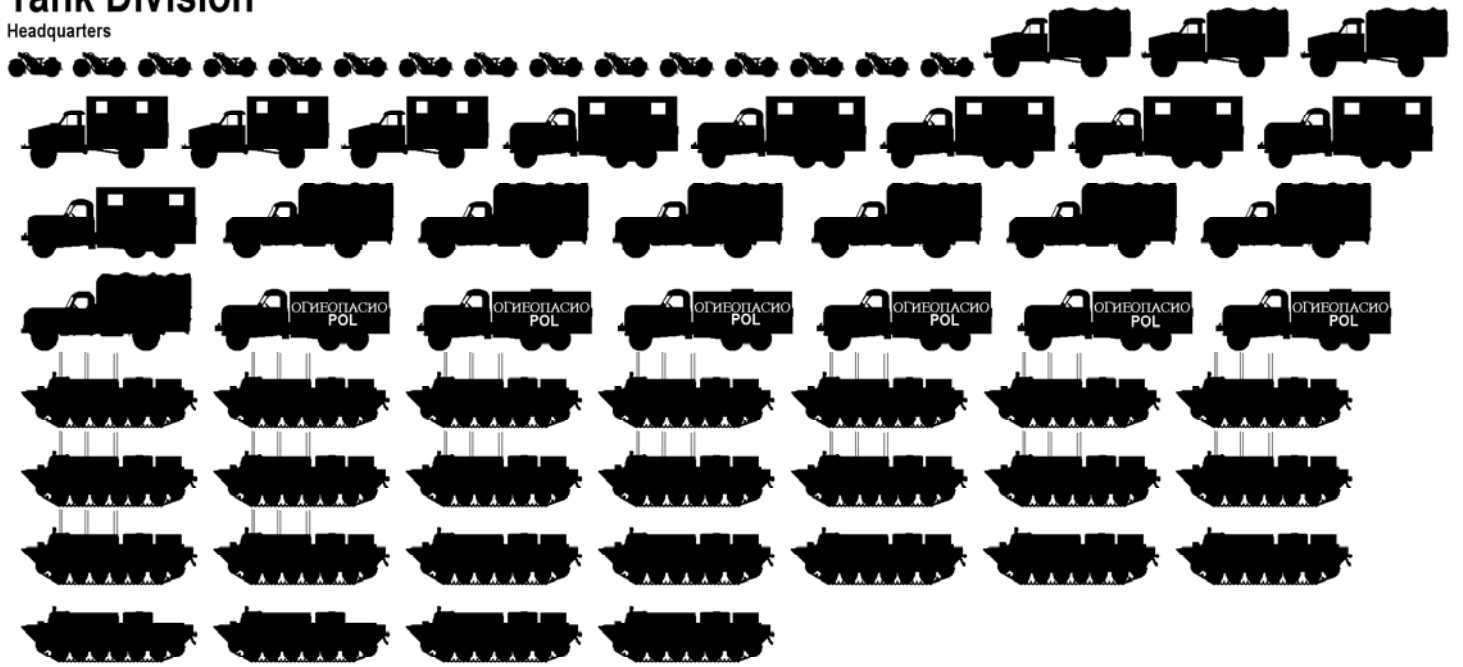

Soviet Tank Division

1961

Organisation

Note: The following organisation represents the average tank division's composition. In order to reduce the size of the document I have shown the entire structure below but not within the ORBAT. Those units within the division of regimental size are separate and I have indicated in the divisional structure where they are to be put. In this way I will be able to keep the divisions to less than 10 pages (each regiment runs between 1 and 5 pages). Any errors within are mine and I welcome constructive criticism as I do additional material. Some units are very close in size and structure so those that initially appear the same may not be so.

Tank Division

Headquarters

Insert two Medium Tank Regiments, a Heavy Tank Regiment and a Motor Rifle Regiment (wheeled or tracked BTRs) here.

Reconnaissance Battalion

Headquarters

Motorcycle Company

Motorcycle Company