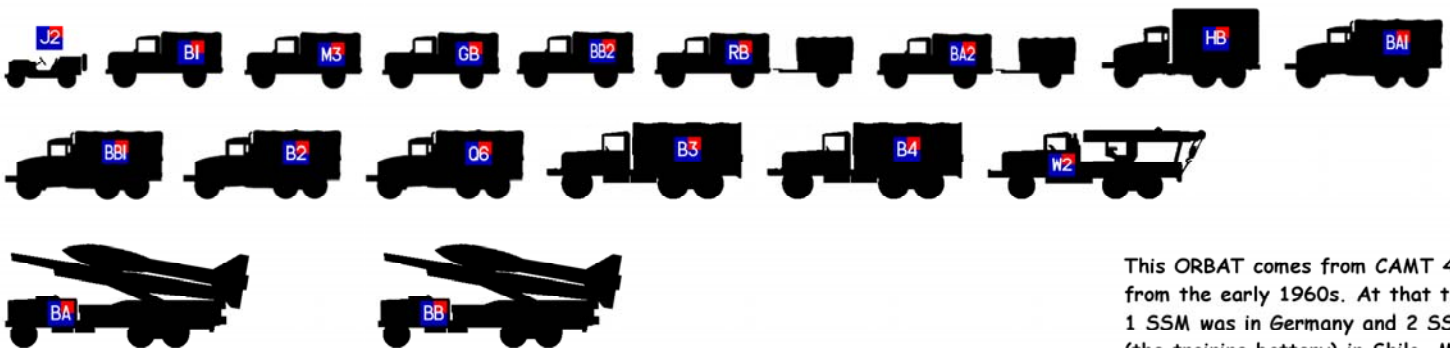

'B' Troop

This ORBAT comes from CAMT 4-2-3 from the early 1960s. At that time 1 SSM was in Germany and 2 SSM (the training battery) in Shilo, Manitoba.