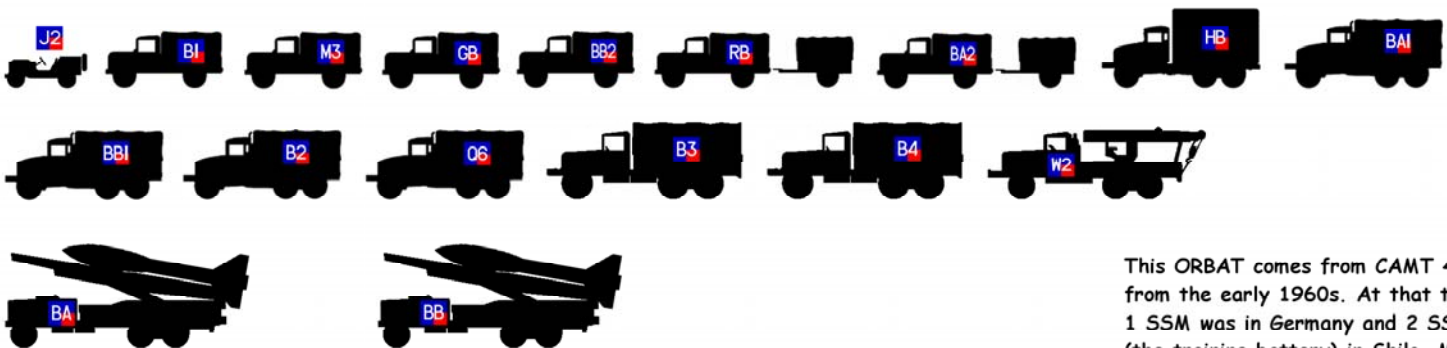

'D' Troop

This ORBAT comes from CAMT 4-2-3 from the early 1960s. At that time 1 SSM was in Germany and 2 SSM (the training battery) in Shilo, Manitoba.