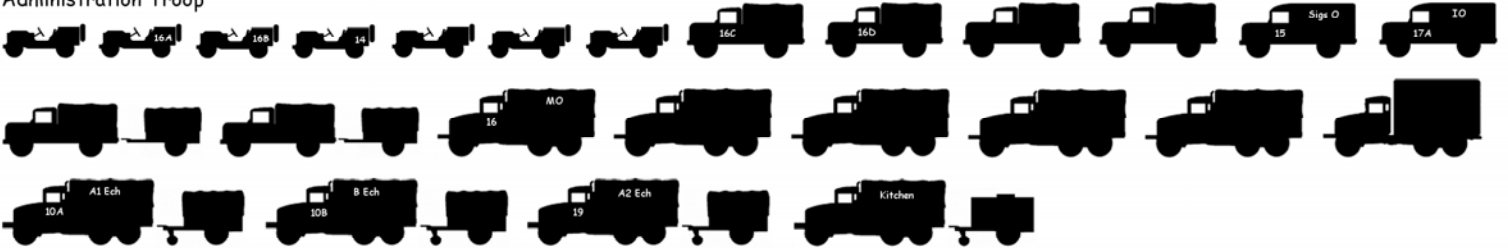

Canadian Armoured Regiment - May 1962

Regimental Headquarters

Headquarters Squadron

Squadron Headquarters

Administration Troop

Recce Squadron

Headquarters Troop

Administration Troop