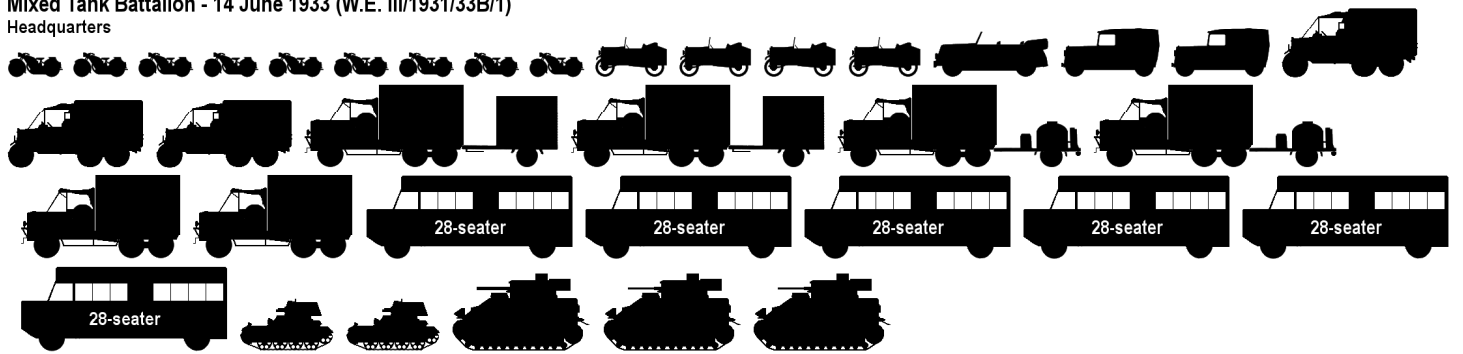

Mixed Tank Battalion - 14 June 1933 (W.E. III/1931/33B/1)

Headquarters

Signals Section (attached)

2nd Line Transport R.A.S.C. (attached)

'A' Company Headquarters

Light Tank Section

Medium Tank Section

Close Support Section

'B' Company Headquarters

Light Tank Section

Medium Tank Section

Close Support Section

'C' Company Headquarters

Light Tank Section

Medium Tank Section

Close Support Section