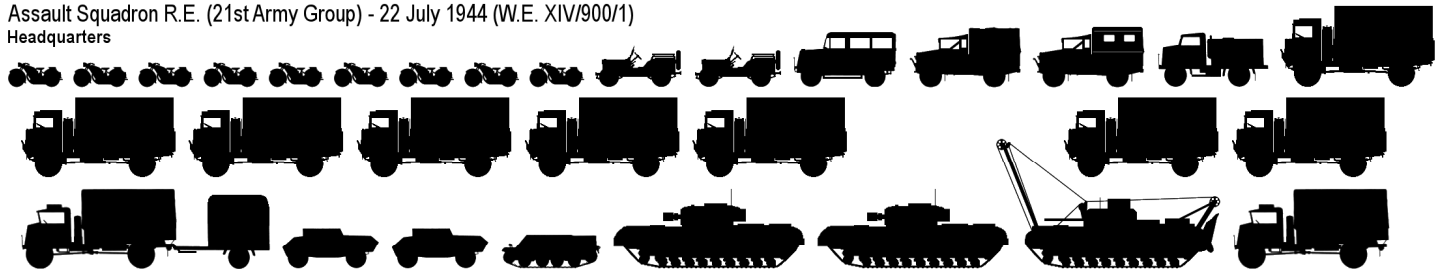

Assault Squadron R.E. (21st Army Group) - 22 July 1944 (W.E. XIV/900/1)

Headquarters

'1' Troop

'2' Troop

'3' Troop