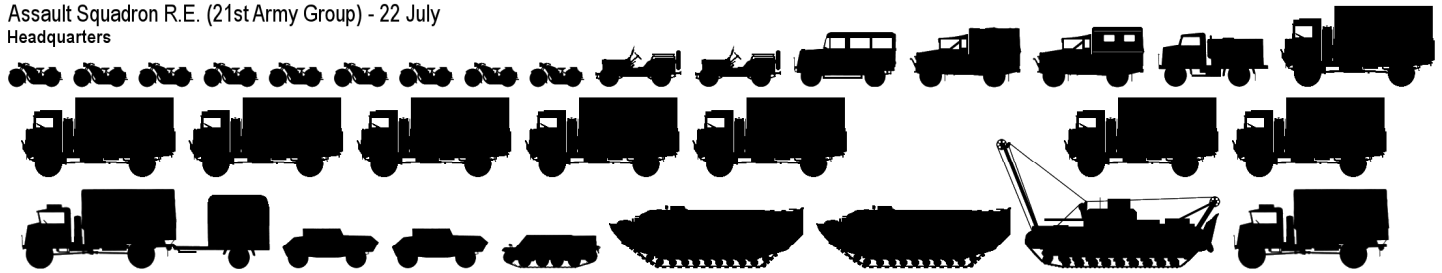

Assault Squadron R.E. (21st Army Group) - 22 July  
Headquarters

'1' Troop

'2' Troop

'3' Troop

'4' Troop

'5' Troop

Note: this is an unconfirmed ORBAT and is  
subject to revision when more data  
becomes available (if it comes available).