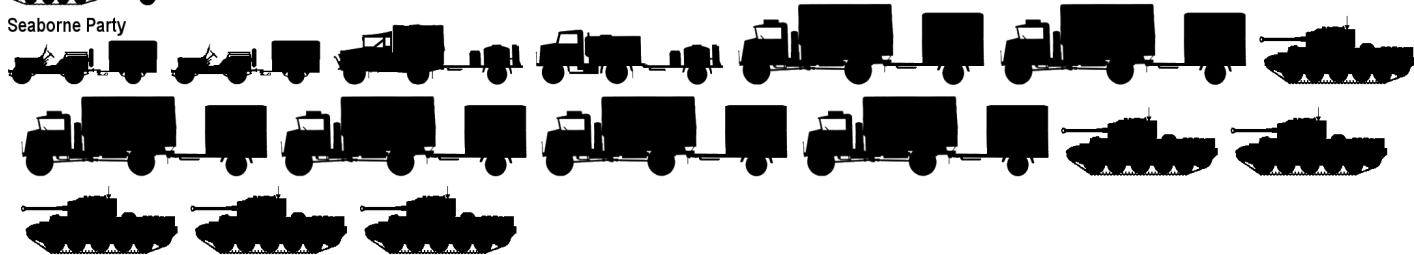

Airborne Armoured Reconnaissance Regiment (R.A.C.) - 1944 (W.E. I/138/1)

Regimental Headquarters

Headquarters Squadron

Squadron Headquarters

Intercommunication Troop

Administrative Troop

Seaborne Party

Support Squadron