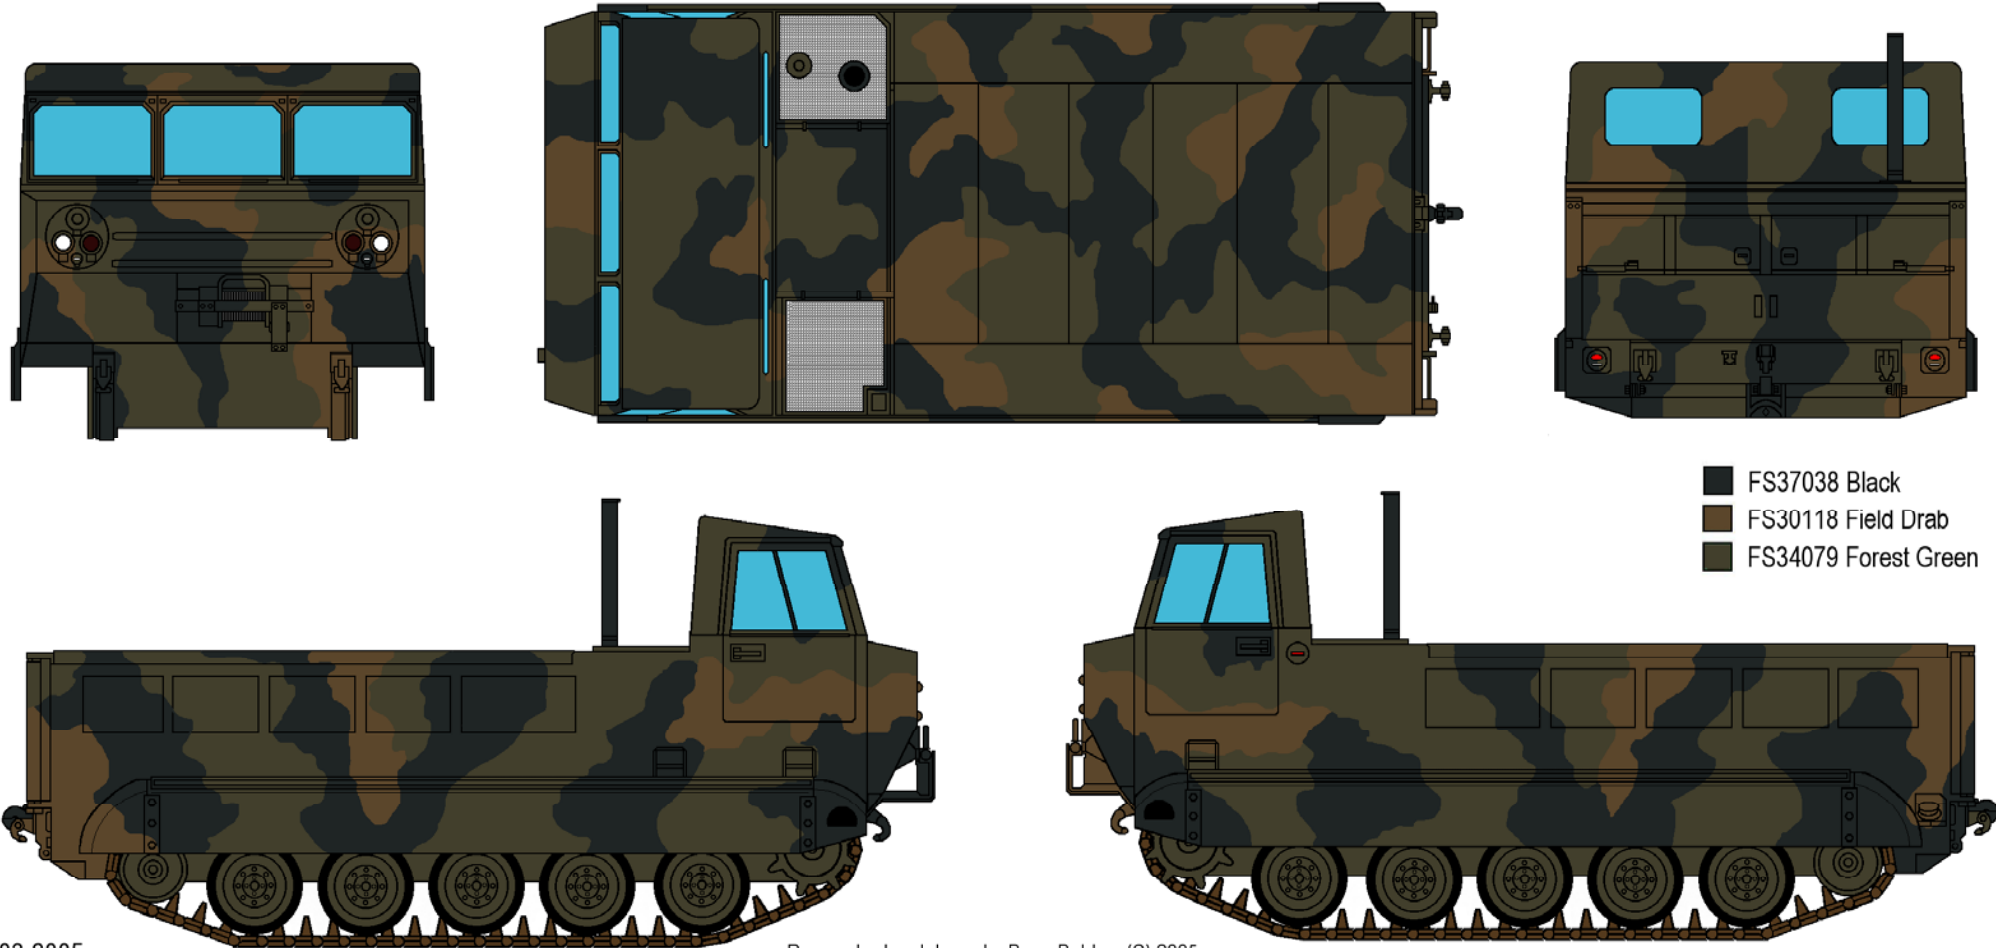

American M548A1 and M548A2 - 3-Tone Pattern (1990)

- FS37038 Black
- FS30118 Field Drab
- FS34079 Forest Green

25.03.2005

Researched and drawn by Barry Beldam (C) 2005