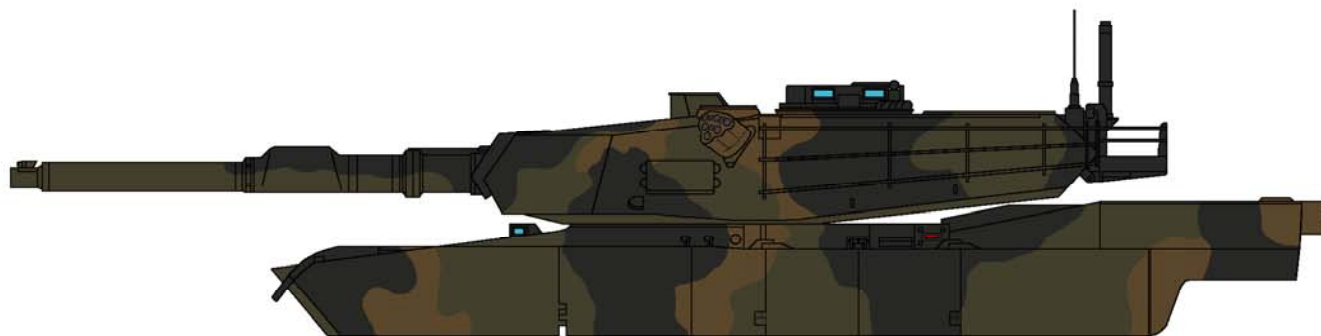

# M1A1 Abrams

Note: suspension is forest green

- FS37038 Black
- FS30118 Field Drab
- FS34079 Forest Green