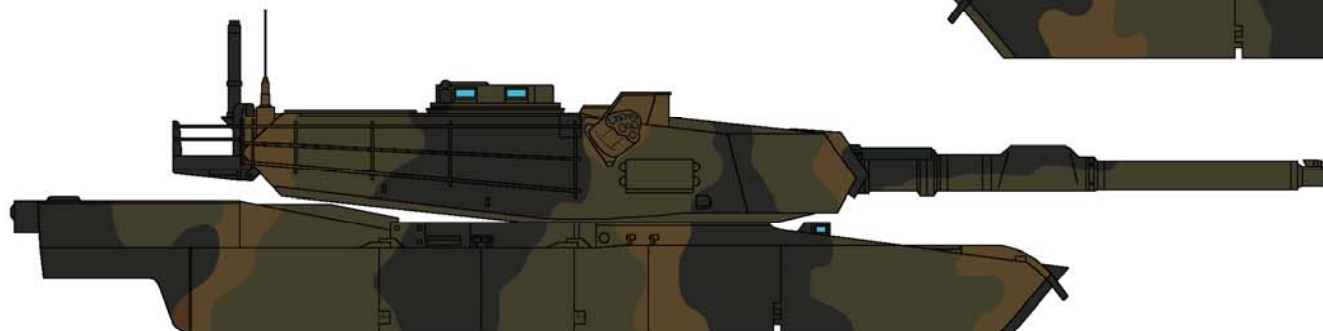

# M1A1 Abrams

Note: suspension is forest green

- FS37038 Black
- FS30118 Field Drab
- FS34079 Forest Green