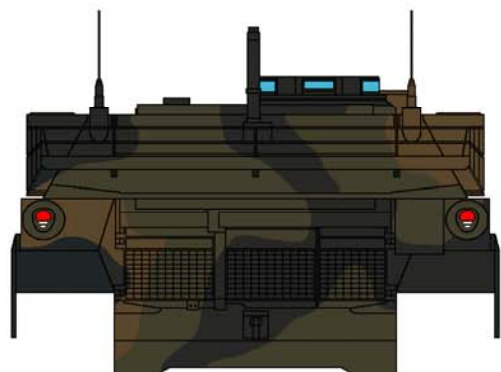

# M1A1 Abrams

Note: suspension is forest green

- FS37038 Black
- FS30118 Field Drab
- FS34079 Forest Green