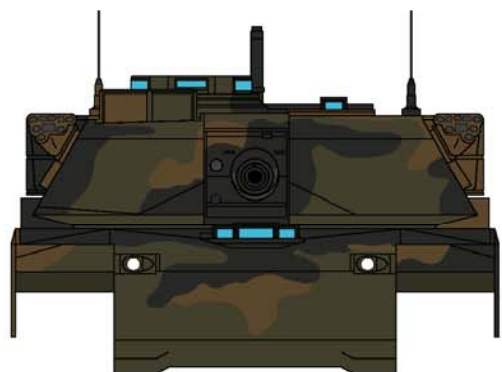

# M1A1 Abrams

Note: suspension is forest green

- FS37038 Black
- FS30118 Field Drab
- FS34079 Forest Green