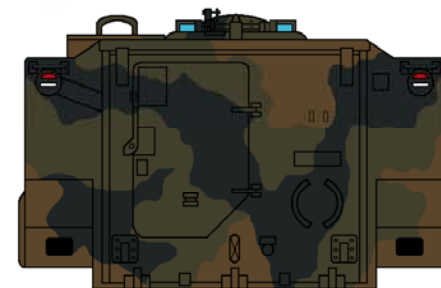

M113A1 and M113A2 (without exterior fuel tanks)

- FS37038 Black
- FS30118 Field Drab
- FS34079 Forest Green