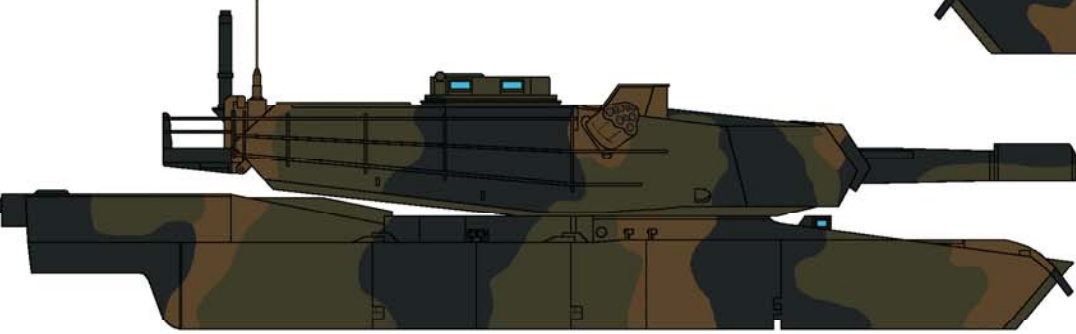

M1/IPM1 Abrams

Note: suspension is forest green

- FS37038 Black
- FS30118 Field Drab
- FS34079 Forest Green