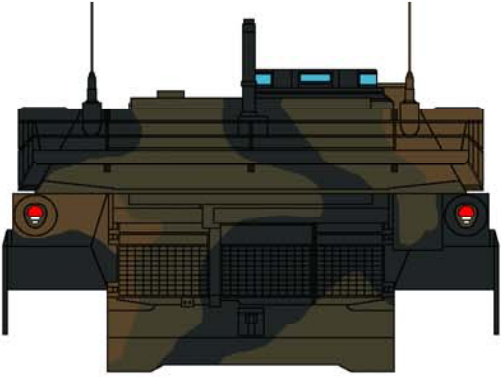

M1/IPM1 Abrams

Note: suspension is forest green

- FS37038 Black
- FS30118 Field Drab
- FS34079 Forest Green