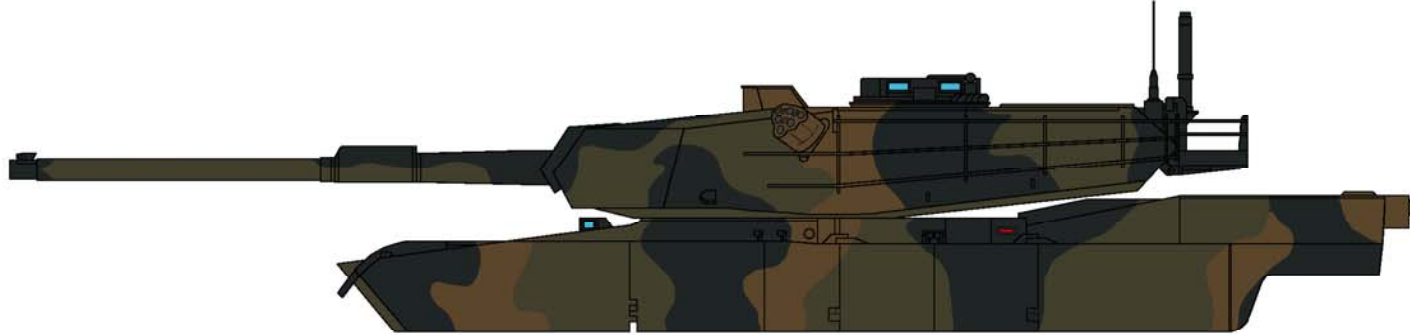

M1/IPM1 Abrams

Note: suspension is forest green

- FS37038 Black
- FS30118 Field Drab
- FS34079 Forest Green