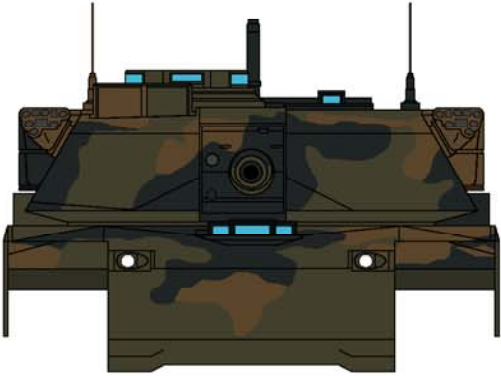

M1/IPM1 Abrams

Note: suspension is forest green

- FS37038 Black
- FS30118 Field Drab
- FS34079 Forest Green