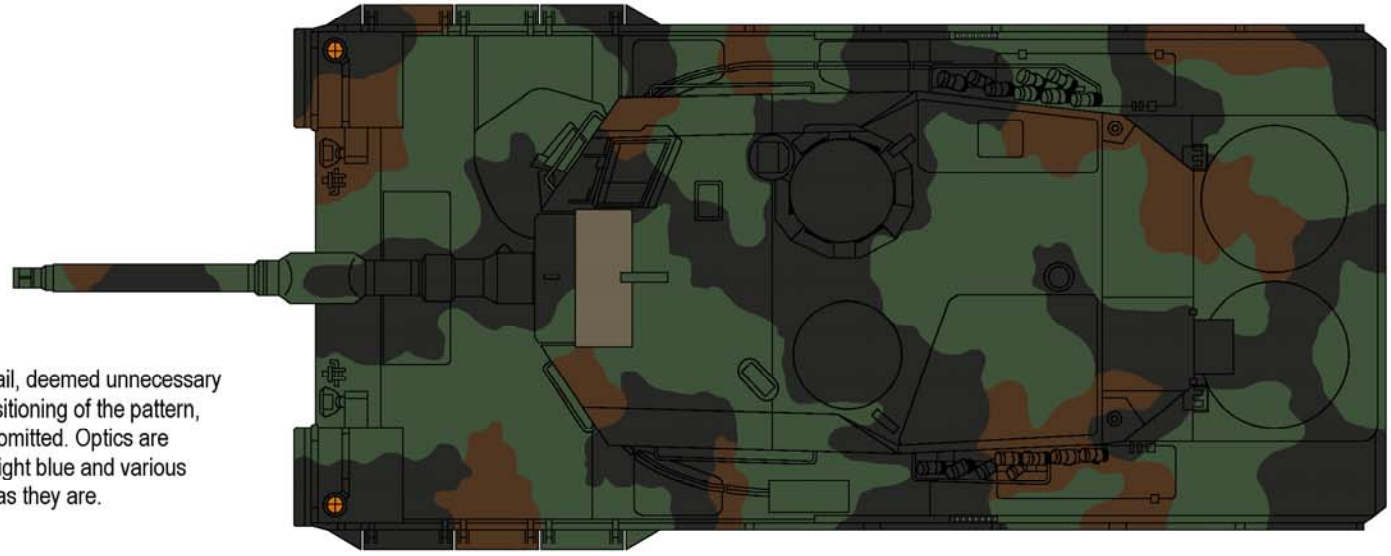

Some detail, deemed unnecessary for the positioning of the pattern, has been omitted. Optics are shown in light blue and various lights are as they are.

German Leopard 2 - Three Colour Pattern

- RAL6031 (FS34094) Bronzegruen
- RAL8027 (FS30051) Lederbraun
- RAL9021 (FS37030) Teerschwarz