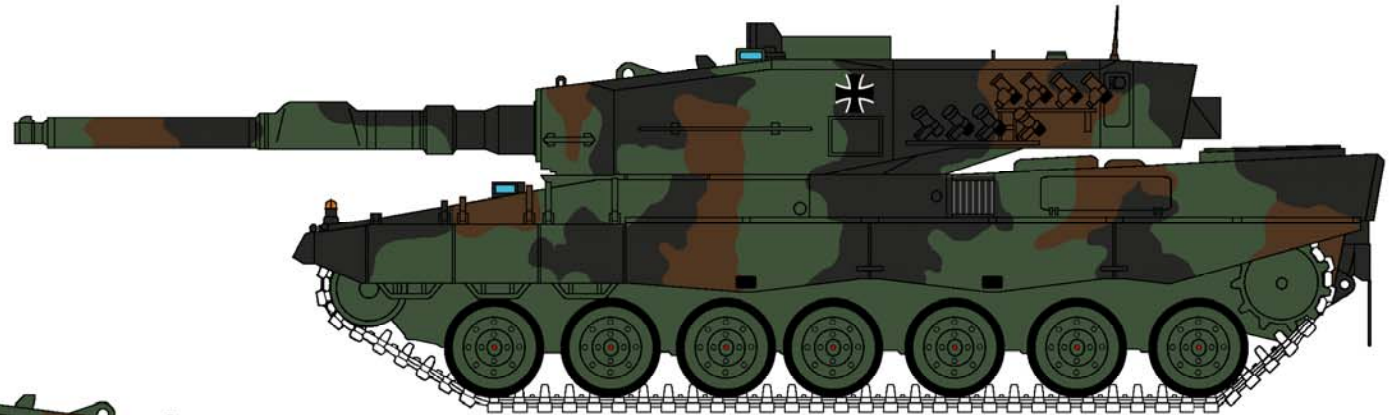

Some detail, deemed unnecessary for the positioning of the pattern, has been omitted. Optics are shown in light blue and various lights are as they are.

German Leopard 2 - Three Colour Pattern

- RAL6031 (FS34094) Bronzegruen
- RAL8027 (FS30051) Lederbraun
- RAL9021 (FS37030) Teerschwarz