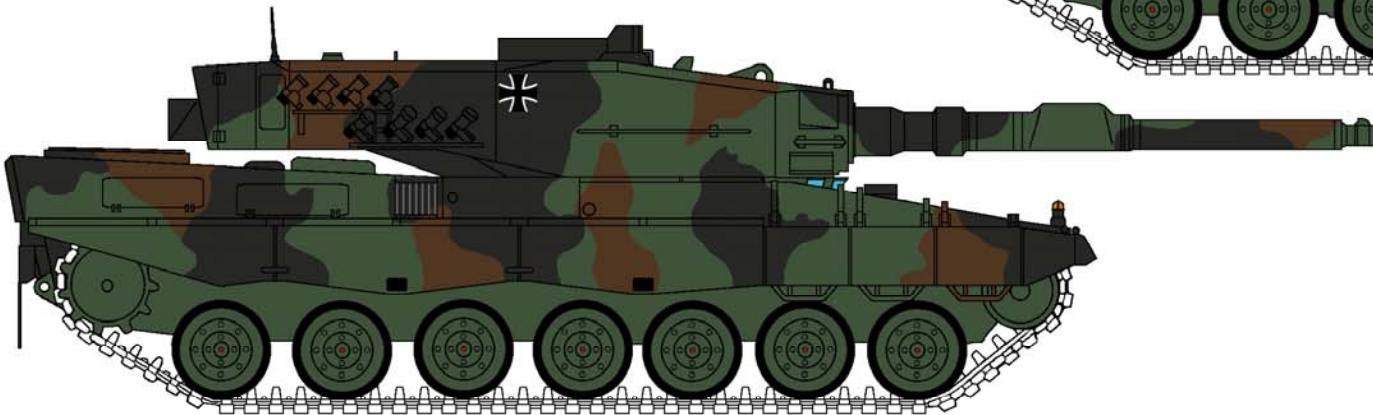

Some detail, deemed unnecessary for the positioning of the pattern, has been omitted. Optics are shown in light blue and various lights are as they are.

German Leopard 2 - Three Colour Pattern

- RAL6031 (FS34094) Bronzegruen
- RAL8027 (FS30051) Lederbraun
- RAL9021 (FS37030) Teerschwarz