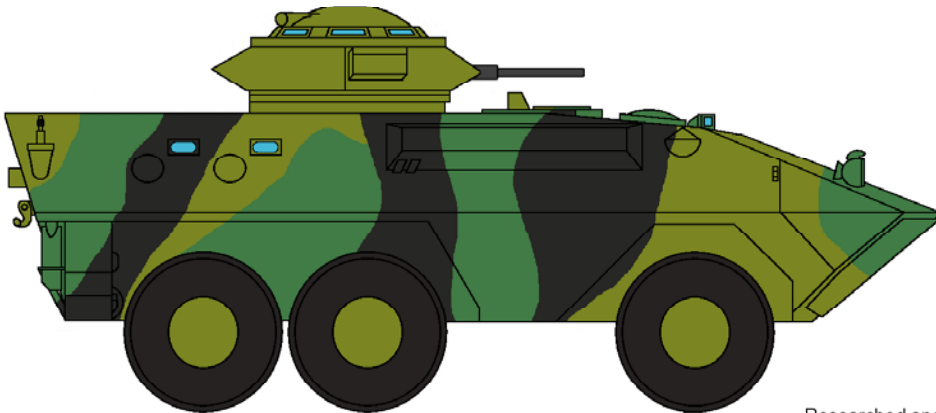

None of the AVGP vehicles were used in Germany, so there is but the one domestic pattern to be seen.

### Armoured Vehicle General Purpose - Grizzly

- FS 36081 Black
- FS340098 Khaki Drab
- FS34172 Green

Researched and drawn by Barry Beldam (C) 2004