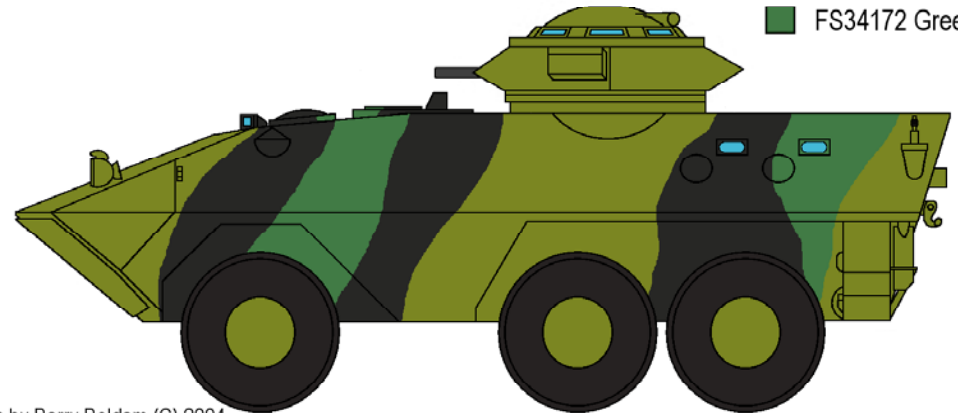

None of the AVGP vehicles were used in Germany, so there is but the one domestic pattern to be seen.

### Armoured Vehicle General Purpose - Grizzly

- FS 36081 Black
- FS340098 Khaki Drab
- FS34172 Green

Researched and drawn by Barry Beldam (C) 2004