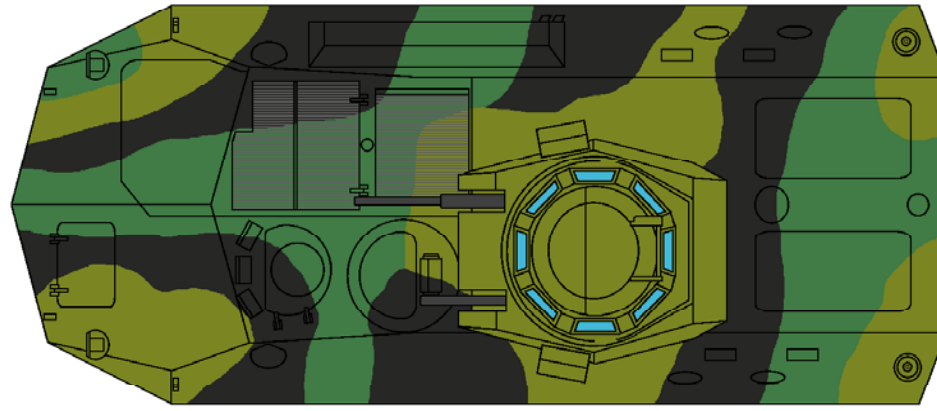

None of the AVGP vehicles were used in Germany, so there is but the one domestic pattern to be seen.

### Armoured Vehicle General Purpose - Grizzly

- FS 36081 Black
- FS340098 Khaki Drab
- FS34172 Green

Researched and drawn by Barry Beldam (C) 2004