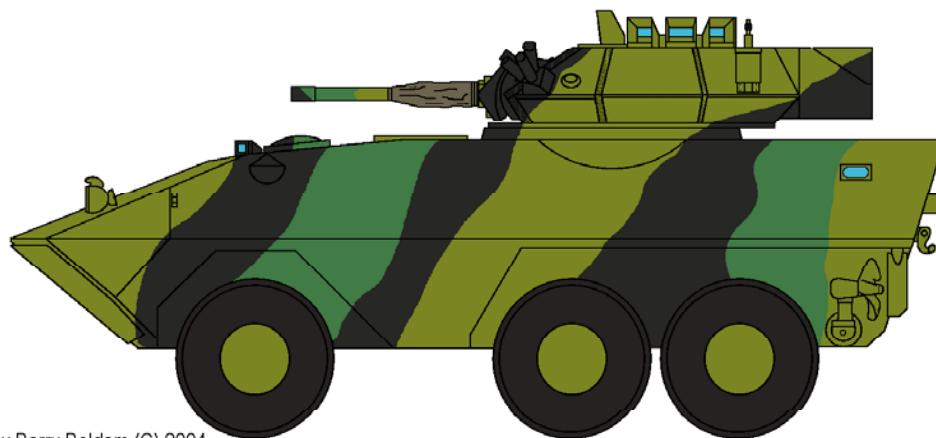

- FS 36081 Black
- FS340098 Khaki Drab
- FS34172 Green

Wheeled Fire Support Vehicle - Cougar

Researched and drawn by Barry Beldam (C) 2004