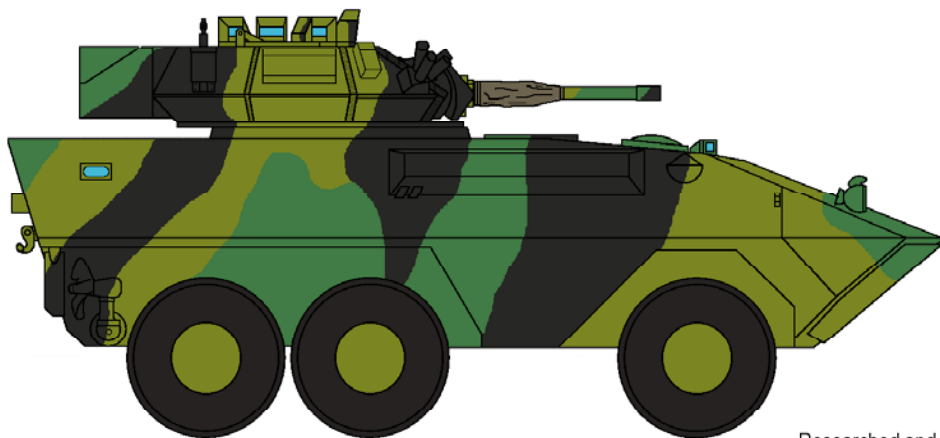

- FS 36081 Black
- FS340098 Khaki Drab
- FS34172 Green

Wheeled Fire Support Vehicle - Cougar

Researched and drawn by Barry Beldam (C) 2004