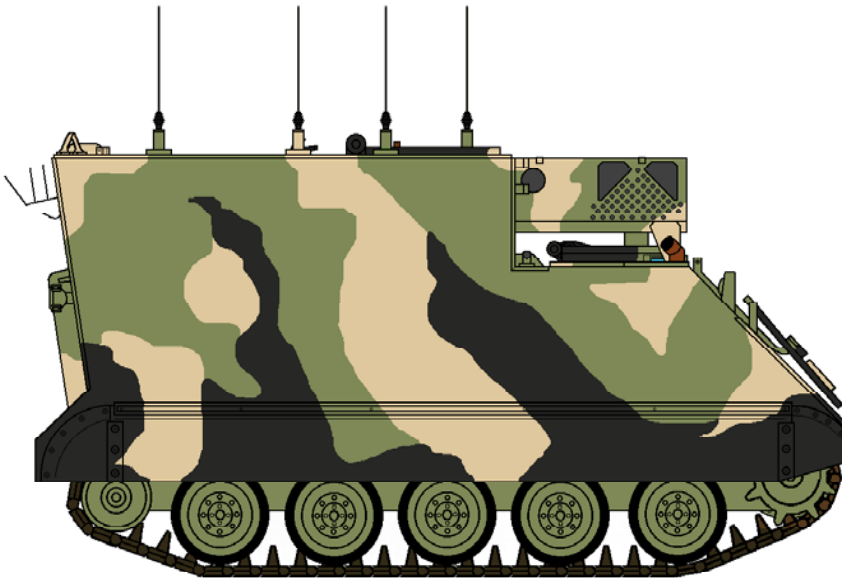

Australian M577A1 Command Post - 3-Tone Pattern

This cam pattern could not have been done without the assistance of Greg Knowles, whose timely help I gratefully acknowledge.

- Three Colour Green
- Three Colour Tan
- Camouflage Black (FS37038)