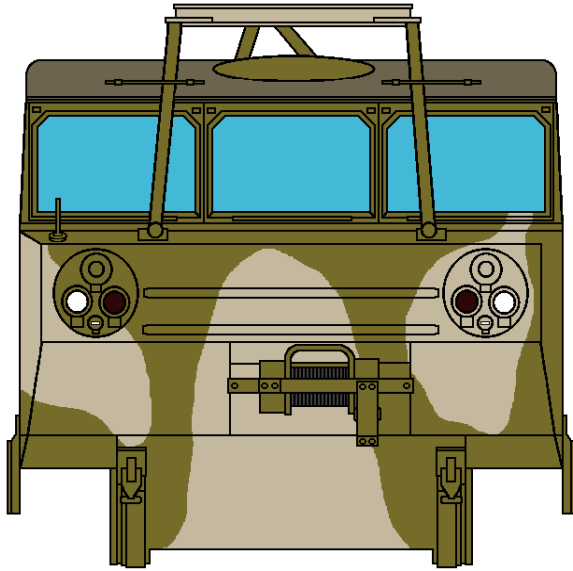

# Australian M548 - Olive Drab and Mud Pattern

Drawn by Barry Beldam researched by Barry Beldam and Barry Marriott (C) 2004