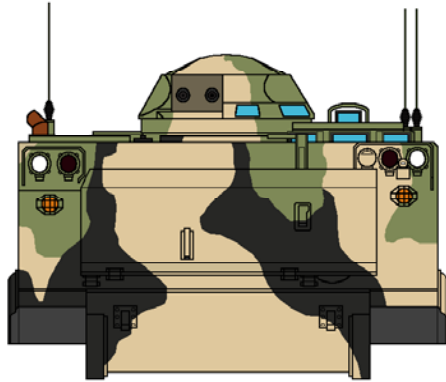

Australian M113A1 APC/LRV in 3-Tone Pattern

This updated cam pattern could not have been done without the assistance of Greg Knowles, whose most timely help I gratefully acknowledge.

- Camouflage Green/Olive Drab
- Camouflage Black FS37038
- Camouflage Brown FS30219