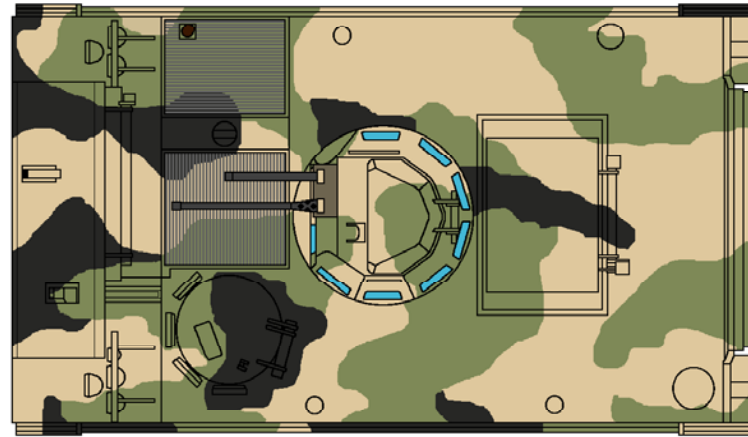

Australian M113A1 APC/LRV in 3-Tone Pattern

This updated cam pattern could not have been done without the assistance of Greg Knowles, whose most timely help I gratefully acknowledge.

- Camouflage Green/Olive Drab
- Camouflage Black FS37038
- Camouflage Brown FS30219