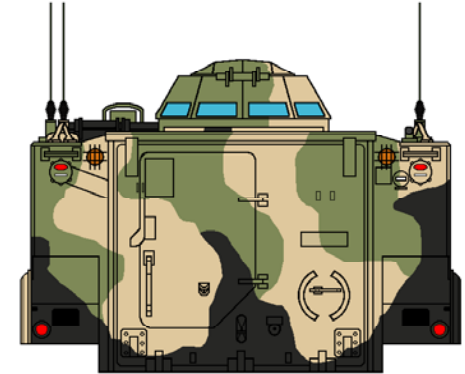

Australian M113A1 APC/LRV in 3-Tone Pattern

This updated cam pattern could not have been done without the assistance of Greg Knowles, whose most timely help I gratefully acknowledge.

- Camouflage Green/Olive Drab
- Camouflage Black FS37038
- Camouflage Brown FS30219