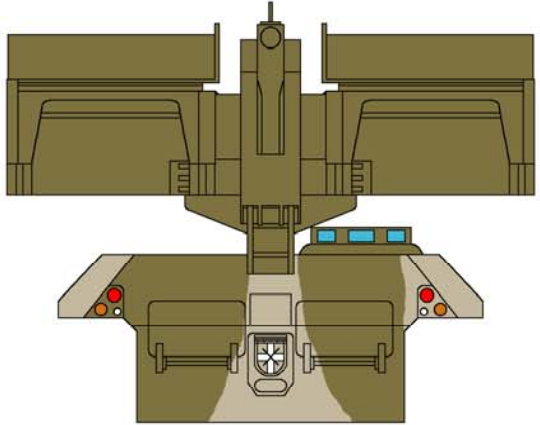

Australian Leopard Bridge Layer - Olive Drab and Mud Pattern

01.07.2004

Drawn by Barry Beldam researched by Barry Beldam and Barry Marriott (C) 2004