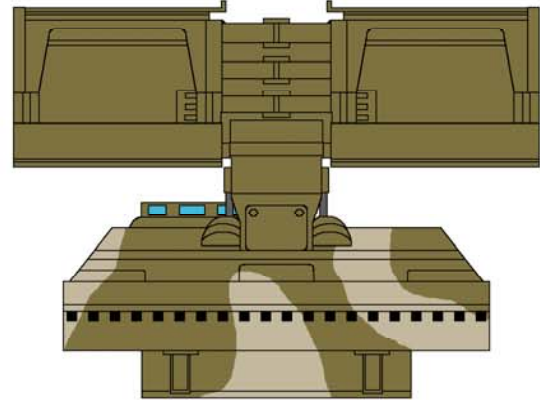

Australian Leopard Bridge Layer - Olive Drab and Mud Pattern

01.07.2004

Drawn by Barry Beldam researched by Barry Beldam and Barry Marriott (C) 2004