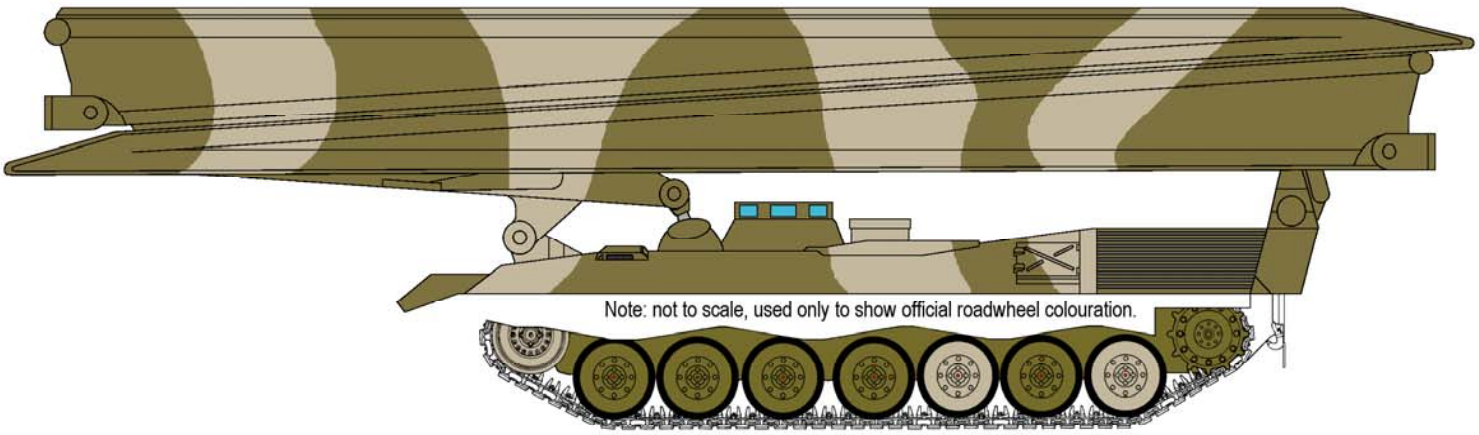

Australian Leopard Bridge Layer - Olive Drab and Mud Pattern

01.07.2004

Drawn by Barry Beldam researched by Barry Beldam and Barry Marriott (C) 2004