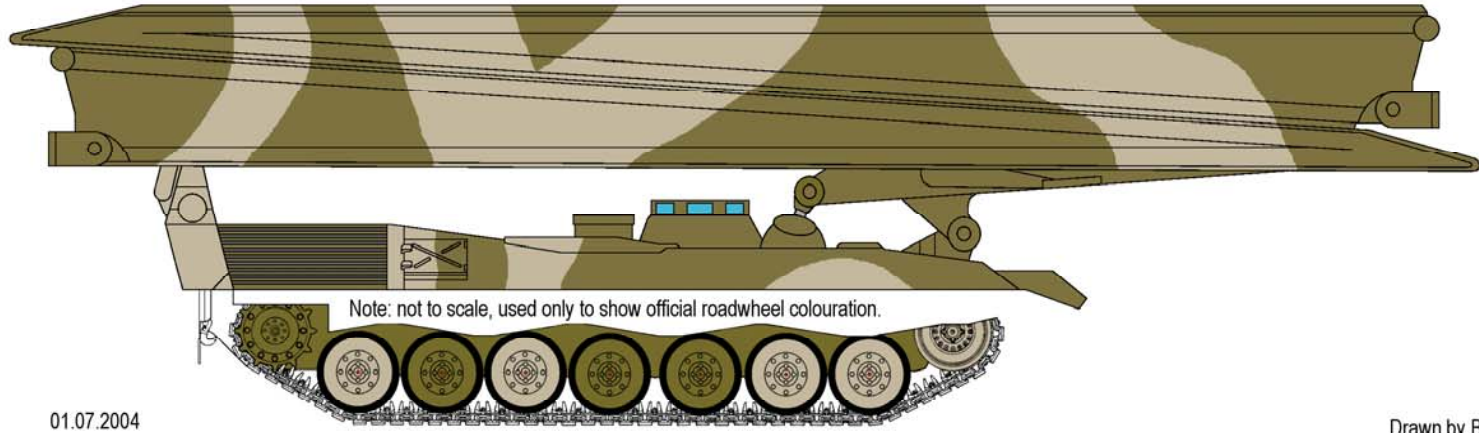

Australian Leopard Bridge Layer - Olive Drab and Mud Pattern

01.07.2004

Drawn by Barry Beldam researched by Barry Beldam and Barry Marriott (C) 2004