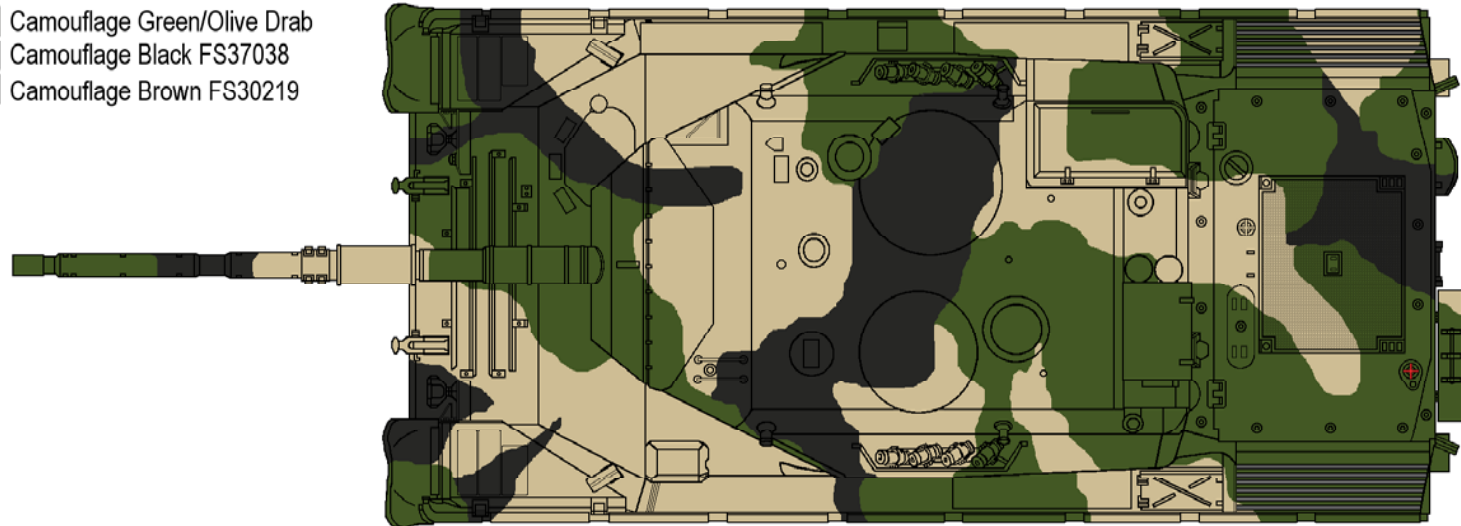

# Leopard AS1 3-tone Pattern

- Camouflage Green/Olive Drab
- Camouflage Black FS37038
- Camouflage Brown FS30219

This updated cam pattern could not have been done without the assistance of Greg Knowles, whose most timely help I gratefully acknowledge.