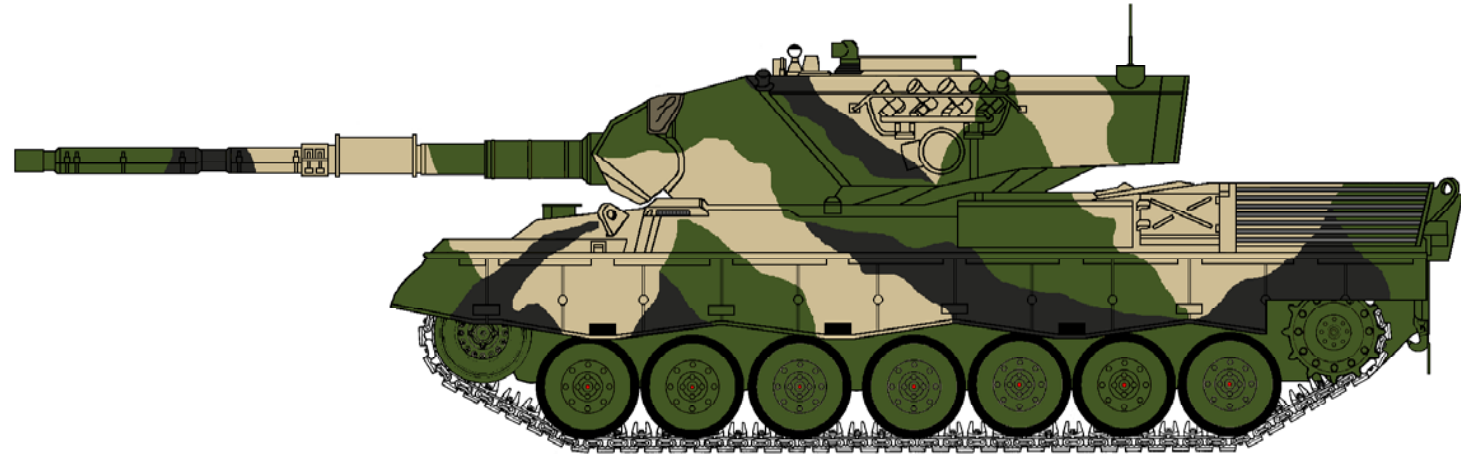

# Leopard AS1 3-tone Pattern

- Camouflage Green/Olive Drab
- Camouflage Black FS37038
- Camouflage Brown FS30219

This updated cam pattern could not have been done without the assistance of Greg Knowles, whose most timely help I gratefully acknowledge.