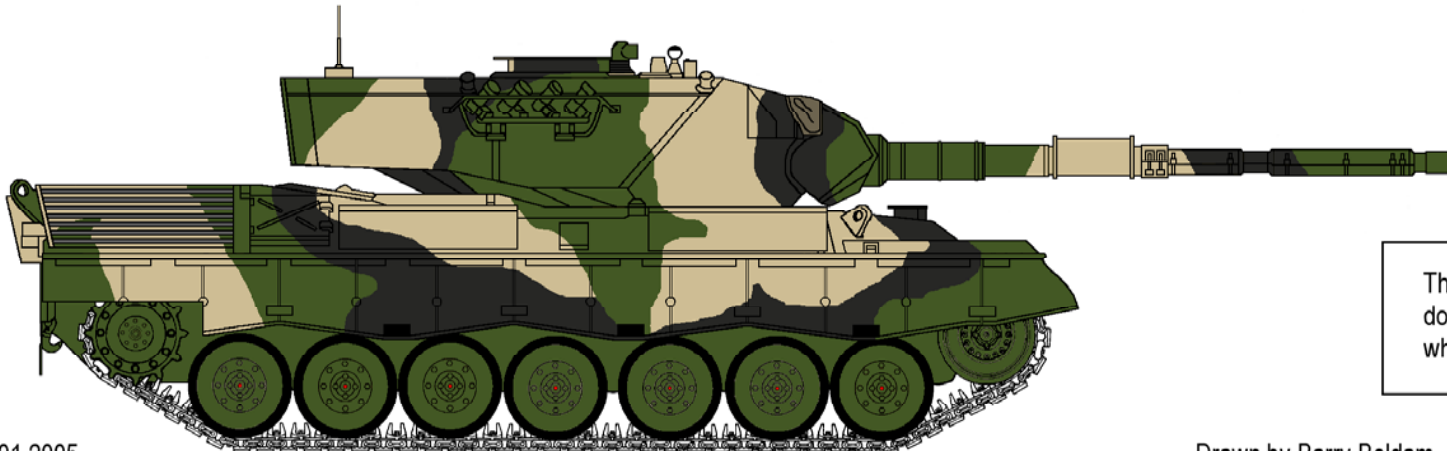

# Leopard AS1 3-tone Pattern

- Camouflage Green/Olive Drab
- Camouflage Black FS37038
- Camouflage Brown FS30219

This updated cam pattern could not have been done without the assistance of Greg Knowles, whose most timely help I gratefully acknowledge.