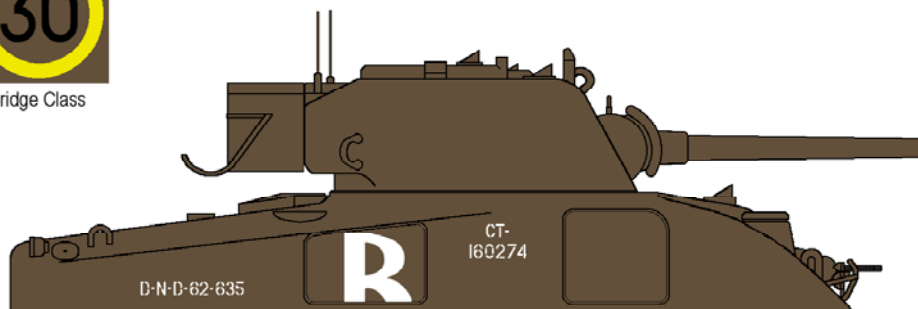

CT-
160274

War Department Serial Number

Bridge Class

D-N-D-62-635

Vehicle Number

CT-
160235

War Department Serial Number

D-N-D-62-646