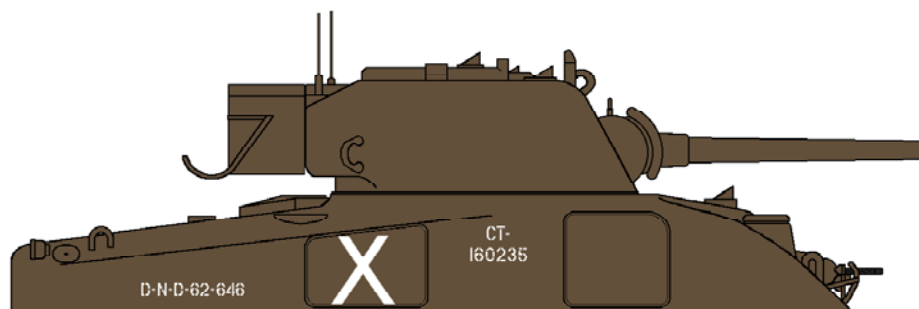

CT-
160274

War Department Serial Number

Bridge Class

D-N-D-62-635

Vehicle Number

CT-
160235

War Department Serial Number

D-N-D-62-646