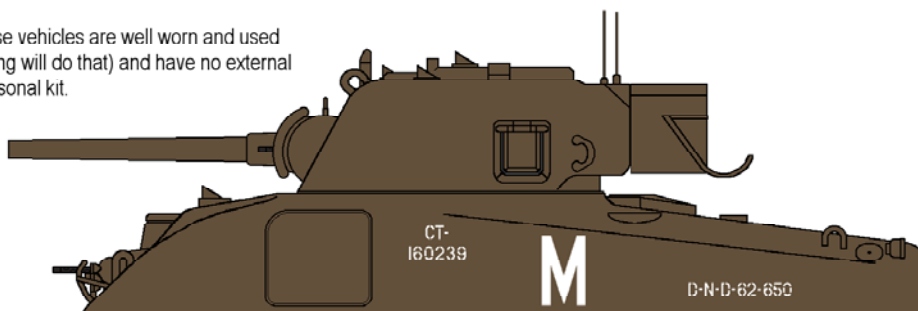

CANADIAN VEHICLE MARKINGS:

A look at the markings, colour schemes and vehicles of the Canadian Army.

Part 15: Grizzly Tanks at Camp Borden/Meaford Ranges, Ontario, 1944

All three of these vehicles are well worn and used (constant training will do that) and have no external stowage or personal kit.

D-N-D-62-650

Vehicle Number

CT-
160239

War Department Serial Number

Formation Sign:

Camp Borden

The official document indicating crests allocated to home force military districts and divisions says that the white portion of the Camp Borden badge (left) should be light blue. The photo that I have clearly shows a white centre. You choose!