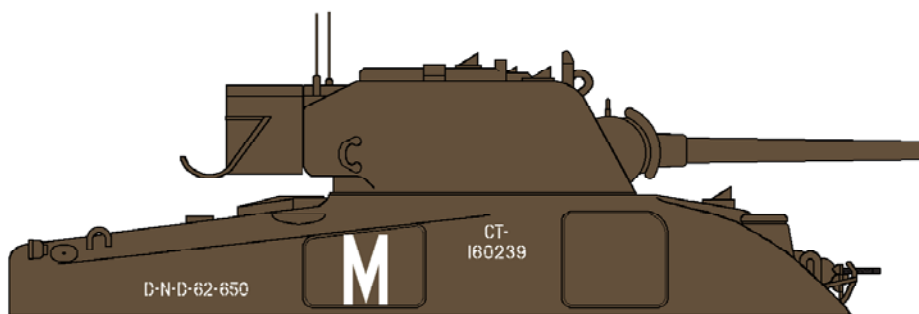

D-N-D-62-650

Vehicle Number

CT-
160239

War Department Serial Number

Formation Sign:

Camp Borden

The official document indicating crests allocated to home force military districts and divisions says that the white portion of the Camp Borden badge (left) should be light blue. The photo that I have clearly shows a white centre. You choose!