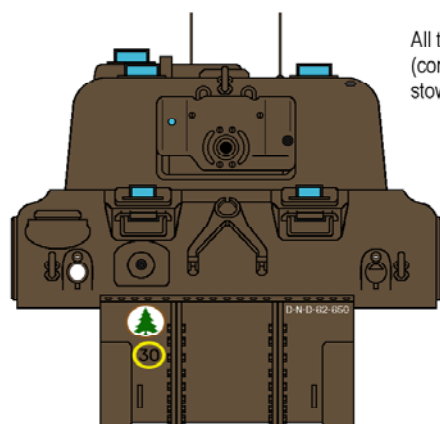

CANADIAN VEHICLE MARKINGS:

A look at the markings, colour schemes and vehicles of the Canadian Army.

Part 15: Grizzly Tanks at Camp Borden/Meaford Ranges, Ontario, 1944

All three of these vehicles are well worn and used (constant training will do that) and have no external stowage or personal kit.

D-N-D-62-650

Vehicle Number

CT-
160239

War Department Serial Number

Formation Sign:

Camp Borden

The official document indicating crests allocated to home force military districts and divisions says that the white portion of the Camp Borden badge (left) should be light blue. The photo that I have clearly shows a white centre. You choose!