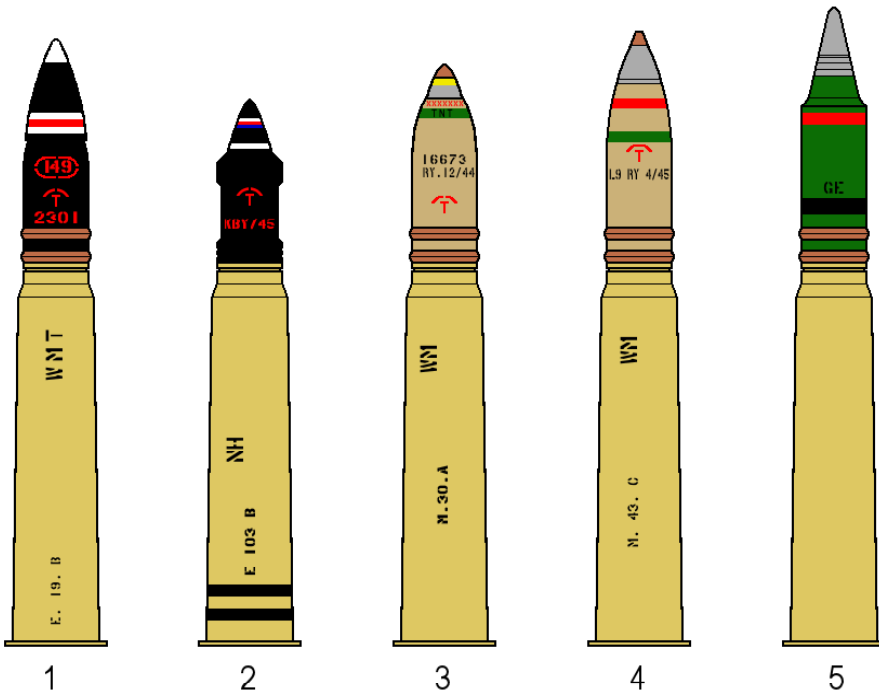

ARMoured VEHICLE AMMUNITION: 77mm

used in: Comet Mk.1

1. Shot A.P.C.B.C.-T Mk.1
2. Shot A.P.D.S. Mk.1B (super velocity)
3. Shell H.E./T Mk.2 (reduced charge)
4. Shell H.E./H.C./T (reduced charge)
5. Shell Smoke B.E. Mk.1

Cartridge Box No.288 carrying 2 rounds in cardboard containers