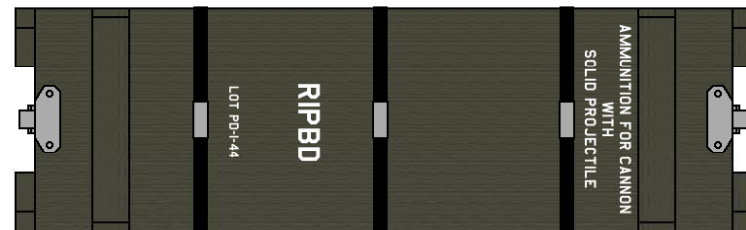

ARMoured VEHICLE AMMUNITION:

76mm

used in Sherman A variants and M18

1. Shot A.P.C.-T M62A1
2. Shot A.P.-T M79
3. Shot H.V.A.P.-T M93
4. Shell H.E. M42, M42A1
5. Shell Illuminating Mk. 25
6. Shell Smoke W.P. M312 (T13E2)
7. Shell Smoke HC B1 M88

01.05.2005

2 Round Box

4 Round Box

Researched and Drawn by Barry Beldam (C) 2005