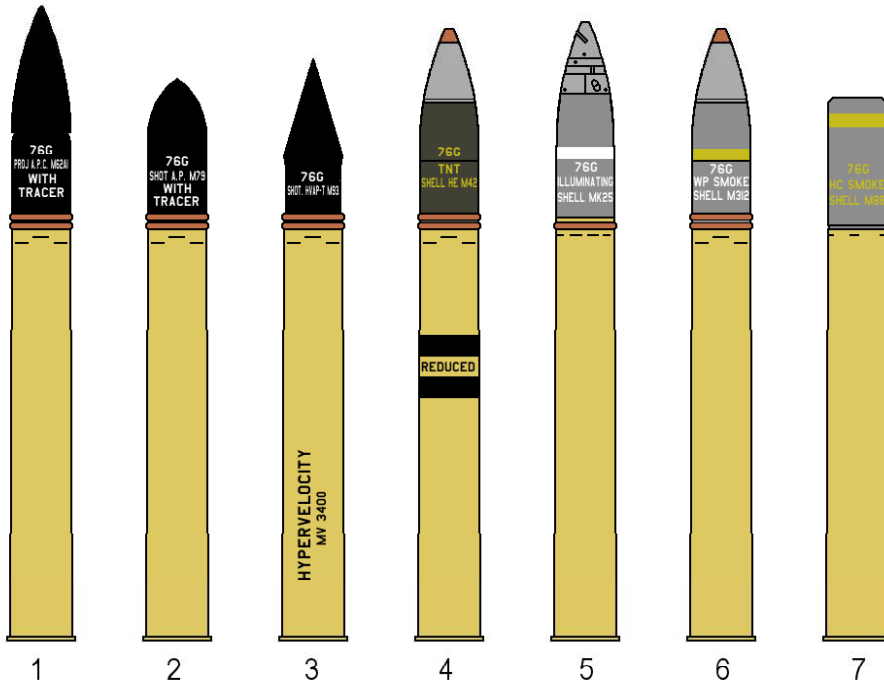

ARMoured VEHICLE AMMUNITION:

76mm

used in Sherman A variants and M18

1. Shot A.P.C.-T M62A1
2. Shot A.P.-T M79
3. Shot H.V.A.P.-T M93
4. Shell H.E. M42, M42A1
5. Shell Illuminating Mk. 25
6. Shell Smoke W.P. M312 (T13E2)
7. Shell Smoke HC B1 M88

01.05.2005

2 Round Box

4 Round Box

Researched and Drawn by Barry Beldam (C) 2005