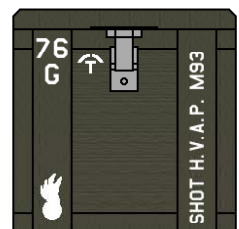

Researched and Drawn by Barry Beldam (C) 2005