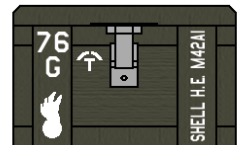

ARMoured VEHICLE AMMUNITION:

76mm

used in Sherman A variants and M18

1. Shot A.P.C.-T M62A1
2. Shot A.P.-T M79
3. Shot H.V.A.P.-T M93
4. Shell H.E. M42, M42A1
5. Shell Illuminating Mk. 25
6. Shell Smoke W.P. M312 (T13E2)
7. Shell Smoke HC B1 M88

01.05.2005

2 Round Box

4 Round Box

Researched and Drawn by Barry Beldam (C) 2005