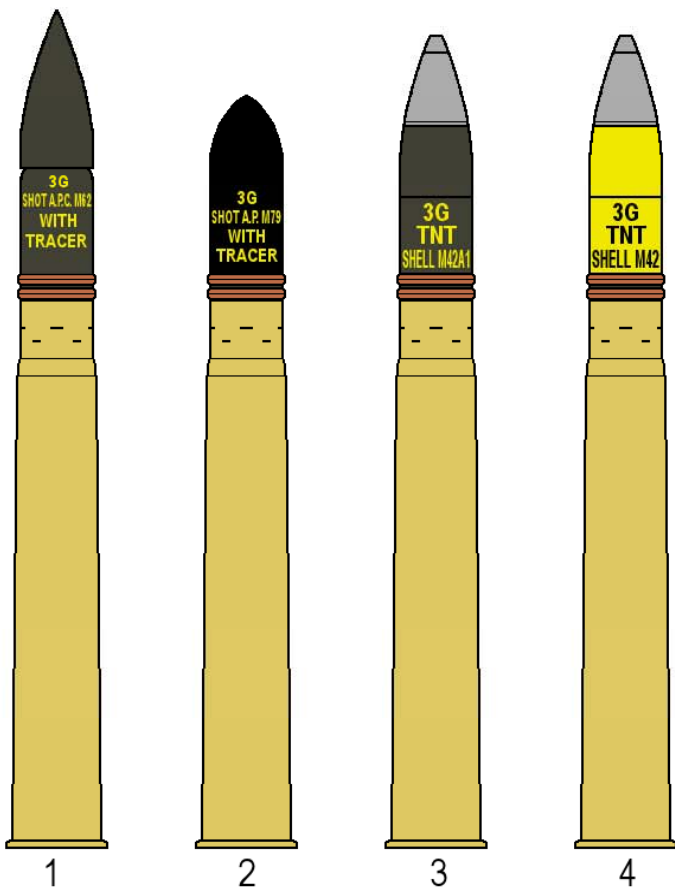

# ARMoured VEHICLE AMMUNITION:

# 3"

used in: M10

1. Shot A.P.C. M62 with tracer
2. Shot A.P. M79 with tracer
3. Shell H.E. M42A1 (post 1942)
4. Shell H.E. M42 (pre 1942)

2 Round Box

4 Round Box