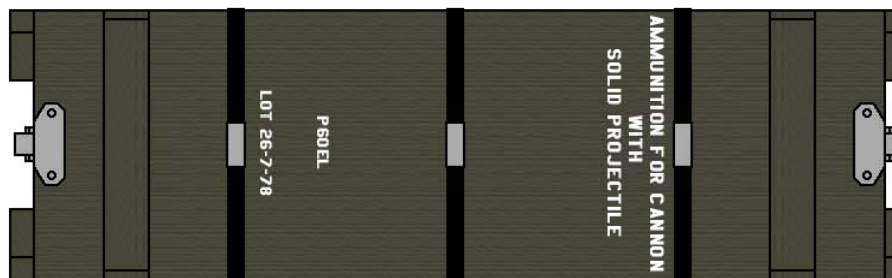

# 3"

used in: M10

1. Shot A.P.C. M62 with tracer
2. Shot A.P. M79 with tracer
3. Shell H.E. M42A1 (post 1942)
4. Shell H.E. M42 (pre 1942)

2 Round Box

4 Round Box