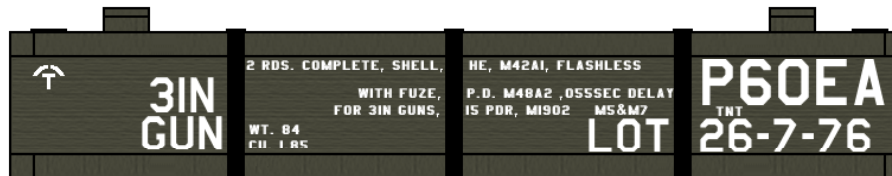

# 3"

used in: M10

1. Shot A.P.C. M62 with tracer
2. Shot A.P. M79 with tracer
3. Shell H.E. M42A1 (post 1942)
4. Shell H.E. M42 (pre 1942)

2 Round Box

4 Round Box