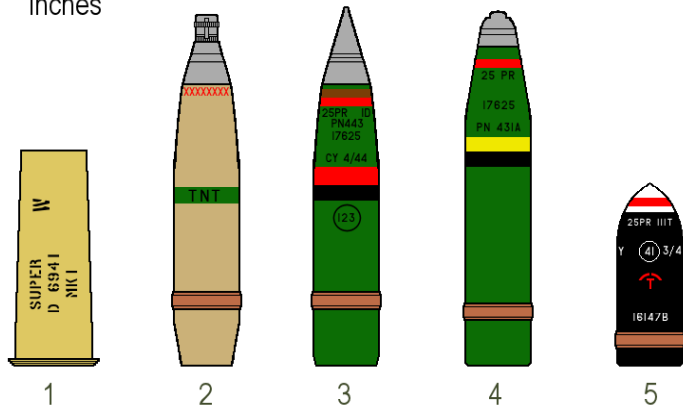

ARMoured VEHICLE AMMUNITION:

used in: Bishop and Sexton

Note: this a selection of typical 25 Pr rounds and boxes...**not** all available.

Box C206 Mk. 2
(steel) carrying
8 Cartridges
Normal/Super/
Blank/Paper shot

Box P59 Mk. 2
(steel) carrying
4 Rounds H.E.,
Smoke or Flare

25 Pounder

1. Cartridge and Propellant Charge
2. Shell H.E. Mk. ID
3. Shell Smoke Mk. IID B.E.
4. Shell Smoke Mk. IA (yellow smoke)
5. Shot A.P. Mk. IT