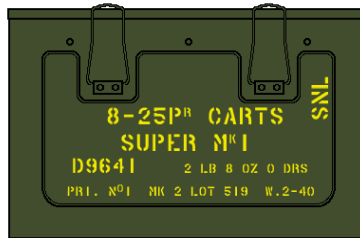

ARMoured VEHICLE AMMUNITION:

used in: Bishop and Sexton

Note: this a selection of typical 25 Pr rounds and boxes...**not** all available.

Box C206 Mk. 2
(steel) carrying
8 Cartridges
Normal/Super/
Blank/Paper shot

Box P59 Mk. 2
(steel) carrying
4 Rounds H.E.,
Smoke or Flare

25 Pounder

1. Cartridge and Propellant Charge
2. Shell H.E. Mk. ID
3. Shell Smoke Mk. IID B.E.
4. Shell Smoke Mk. IA (yellow smoke)
5. Shot A.P. Mk. IT