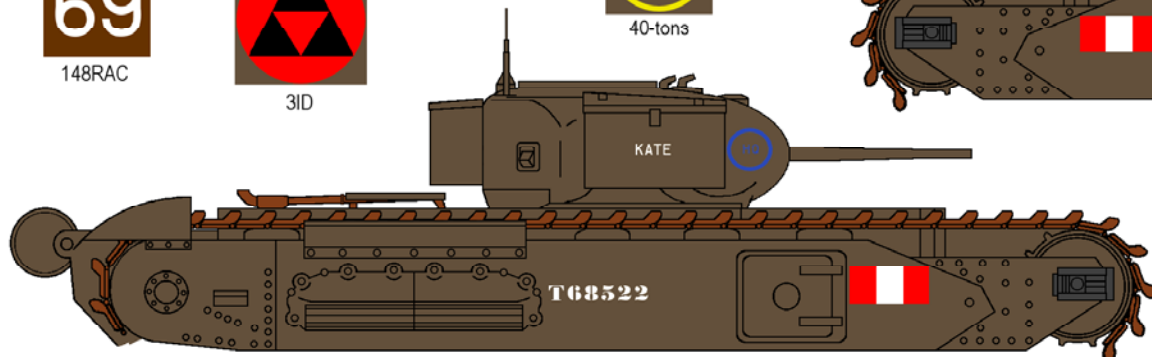

Unit Sign:

148RAC

Formation Sign:

3ID

Bridge Class:

40-tons