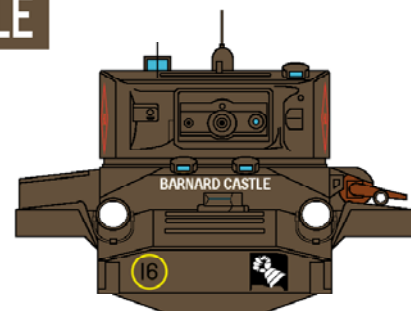

Vehicle Serial

Note the air recognition white marking on the turret top in use at this time.

Valentine Mk. I 'Barnard Castle' - RHQ, 16th/5th The Queen's Royal Lancers, 22nd Armd Bde, 6th Armd Div, 1941

Formation Sign:

6AD

Another 'spick and span' parade vehicle for the King's visit

I cannot determine the exact font of this vehicle's name...so this is a guess...

BARNARD CASTLE

Vehicle Name

Bridge Class:

16-tons