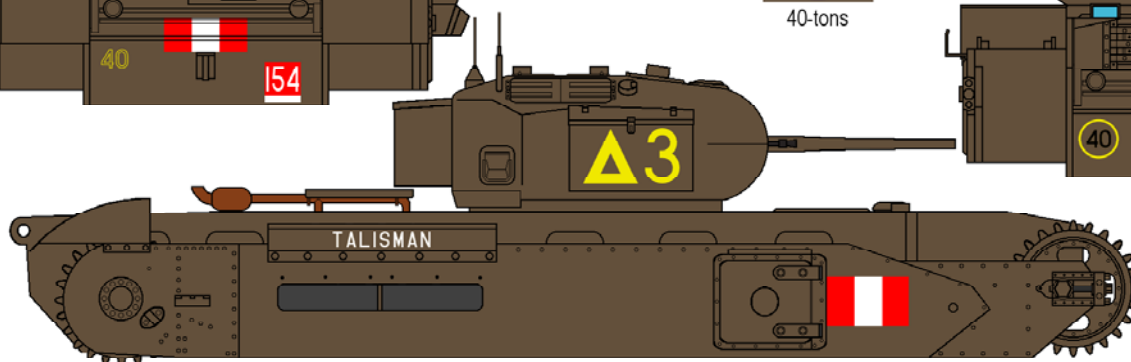

Churchill Mk. II 'Talisman' - '3' Troop, 'A' Sqn, 48th Bn Royal Tank Regiment, 21st Army Tank Brigade, UK, 1942