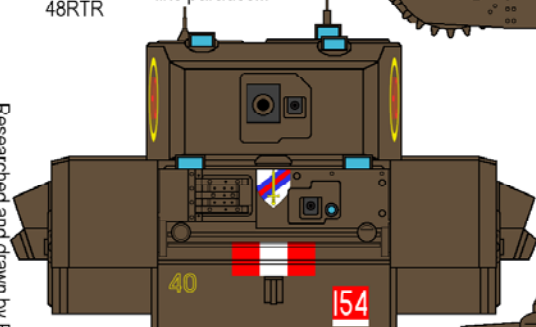

T172542R

Vehicle Name

In Guards parlance 'Left Flank' equates to 'C' Squadron.

Unit Sign:

48RTR

This Guards vehicle is freshly painted for a parade, and we all know how the Guards like parades...

Bridge Class: