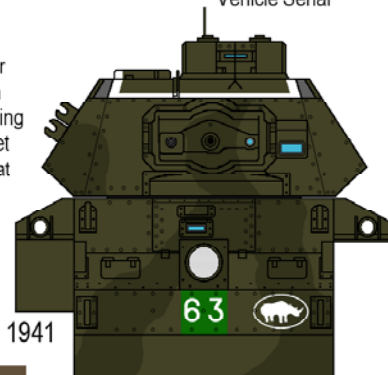

Valentine Mk. I 'Barnard Castle' - RHQ, 16th/5th The Queen's Royal Lancers, 22nd Armd Bde, 6th Armd Div, 1941

Formation Sign:

6AD

Another 'spick and span' parade vehicle for the King's visit

I cannot determine the exact font of this vehicle's name...so this is a guess...

BARNARD CASTLE

Vehicle Name

Bridge Class:

16-tons