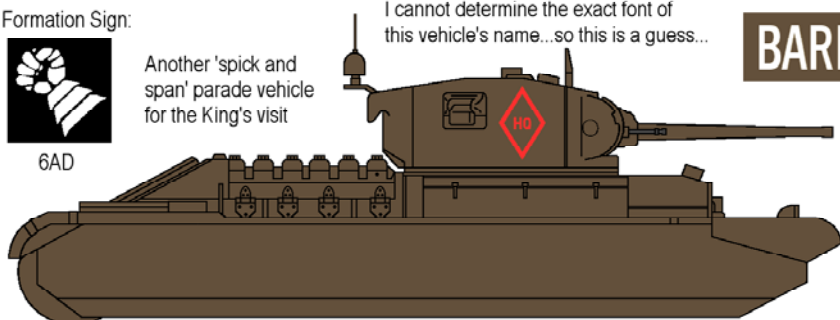

Formation Sign:

6AD

Another 'spick and span' parade vehicle for the King's visit

I cannot determine the exact font of this vehicle's name...so this is a guess...

BARNARD CASTLE

Vehicle Name

Bridge Class:

16-tons