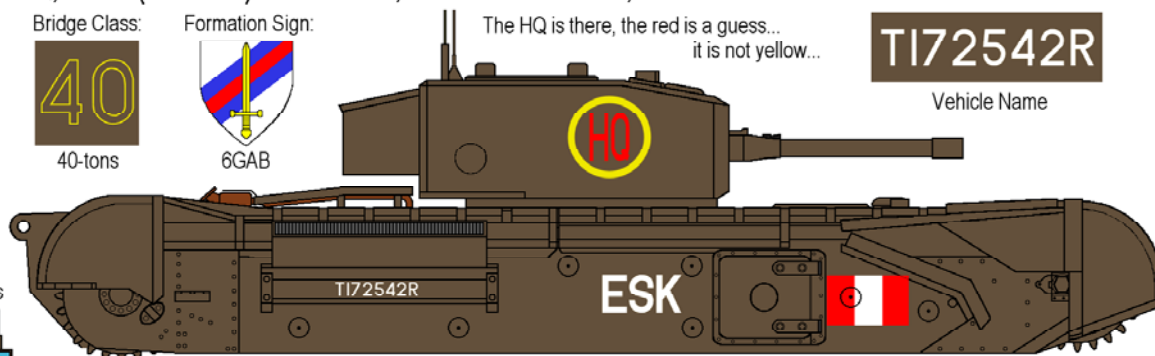

T172542R

Vehicle Name

In Guards parlance 'Left Flank' equates to 'C' Squadron.

Unit Sign:

48RTR

This Guards vehicle is freshly painted for a parade, and we all know how the Guards like parades...

Bridge Class:

40-tons

Note that the air intake cover has been removed for landing practice.

TALISMAN

Vehicle Name

Churchill Mk. II 'Talisman' - '3' Troop, 'A' Sqn, 48th Bn Royal Tank Regiment, 21st Army Tank Brigade, UK, 1942