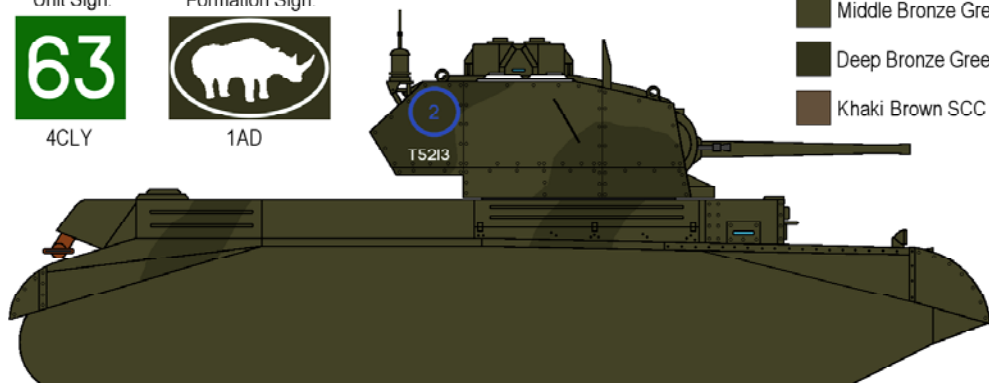

NON CANADIAN VEHICLE MARKINGS:

A look at the markings, colour schemes and vehicles of the world's armies.

Part 24: British Armour at War - Training in the UK, 1941-43

Volume 2

Cruiser Mk. IVA (A13) - '2' Troop, 'C' Sqn, 4th County of London Yeomanry (Sharpshooters), 22nd Armd Bde, 1st Armd Div, UK, 1941

Unit Sign:

4CLY

Formation Sign:

1AD

Middle Bronze Green No.23 (G3)

Deep Bronze Green No.24 (G4)

Khaki Brown SCC 2

T5213

Vehicle Serial

Note the air recognition white marking on the turret top in use at this time.