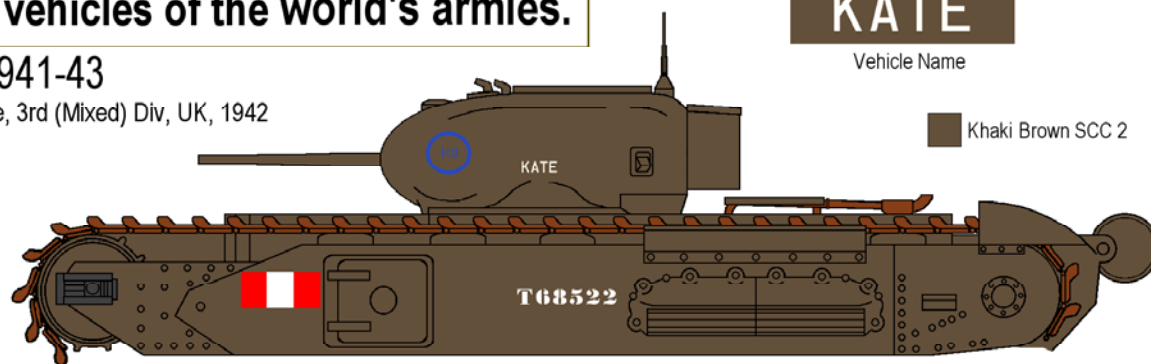

40-tons

Note that the air intake cover has been removed for landing practice.

TALISMAN

Vehicle Name

Churchill Mk. II 'Talisman' - '3' Troop, 'A' Sqn, 48th Bn Royal Tank Regiment, 21st Army Tank Brigade, UK, 1942

NON CANADIAN VEHICLE MARKINGS:

A look at the markings, colour schemes and vehicles of the world's armies.

Part 24: British Armour at War - Training in the UK, 1941-43

Churchill Mk. II 'Kate' - 'C' Sqn HQ, 148th Regt Royal Armoured Corps, 33rd Tank Bde, 3rd (Mixed) Div, UK, 1942

T68522

Vehicle Serial

KATE

Vehicle Name

■ Khaki Brown SCC 2

Unit Sign:

148RAC

Formation Sign: