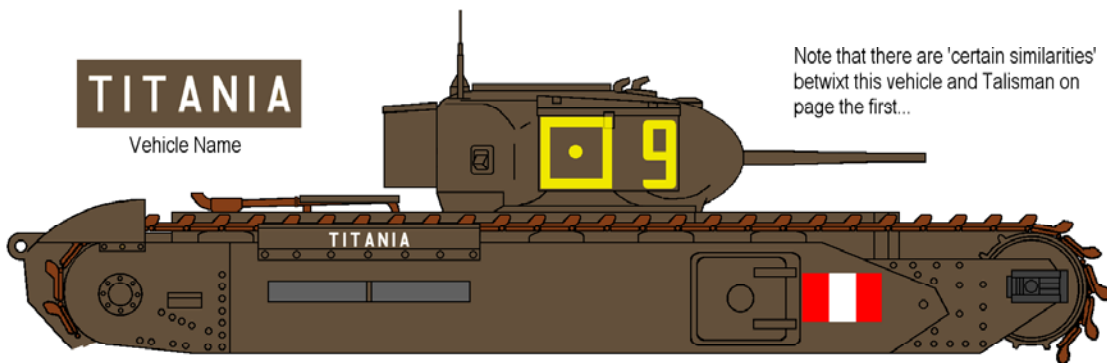

3ID

Bridge Class:

40-tons

Churchill Mk. I Titania' - '9' Troop, 'B' Sqn, 48th Bn Royal Tank Regiment, 21st Army Tank Brigade, UK, 1942

TITANIA

Vehicle Name

Note that there are 'certain similarities' betwixt this vehicle and Talisman on page the first...