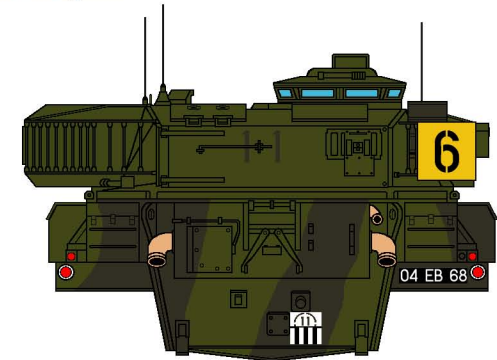

# NON CANADIAN VEHICLE MARKINGS:

A look at the markings, colour schemes and vehicles of the world's armies.

**04 EB 68**

Serial Number

Follow Me Marking

Turret Rear Call-Sign

Gun Plug Crest

'B' Sqn The Royal Hussars  
C.A.T. Patch (rear box)

Royal Hussars Crest (rear hull)

**36 KA 41**

Serial Number (front)

**36  
KA  
41**

Serial Number  
(rear)