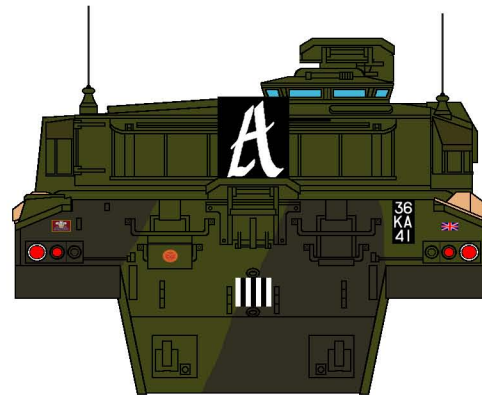

# NON CANADIAN VEHICLE MARKINGS:

A look at the markings, colour schemes and vehicles of the world's armies.

**04 EB 68**

Serial Number

Follow Me Marking

Turret Rear Call-Sign

Gun Plug Crest

'B' Sqn The Royal Hussars  
C.A.T. Patch (rear box)

Royal Hussars Crest (rear hull)

**36 KA 41**

Serial Number (front)

**36  
KA  
41**

Serial Number  
(rear)