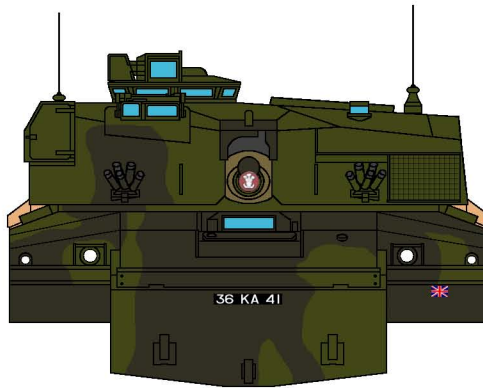

# NON CANADIAN VEHICLE MARKINGS:

A look at the markings, colour schemes and vehicles of the world's armies.

**04 EB 68**

Serial Number

Follow Me Marking

Turret Rear Call-Sign

Gun Plug Crest

'B' Sqn The Royal Hussars  
C.A.T. Patch (rear box)