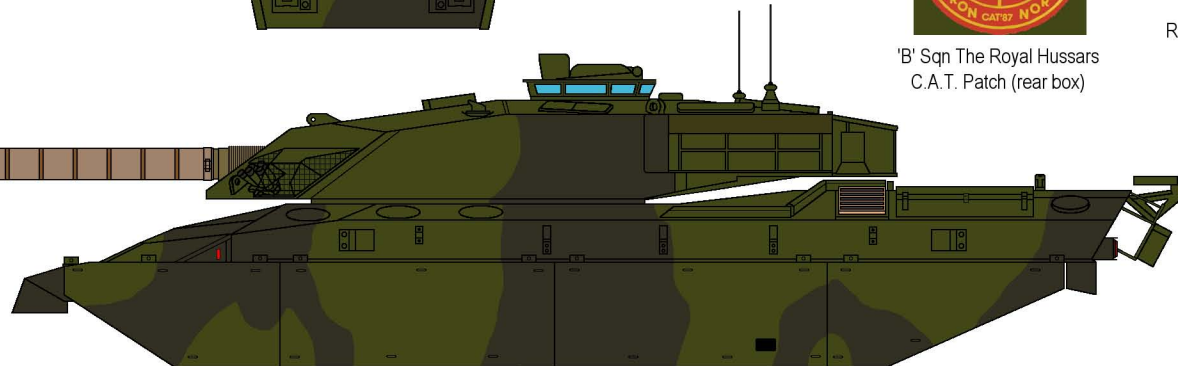

# NON CANADIAN VEHICLE MARKINGS:

A look at the markings, colour schemes and vehicles of the world's armies.

**04 EB 68**

Serial Number

Follow Me Marking

Turret Rear Call-Sign

Gun Plug Crest

'B' Sqn The Royal Hussars  
C.A.T. Patch (rear box)

Royal Hussars Crest (rear hull)

**36 KA 41**

Serial Number (front)

**36  
KA  
41**

Serial Number  
(rear)