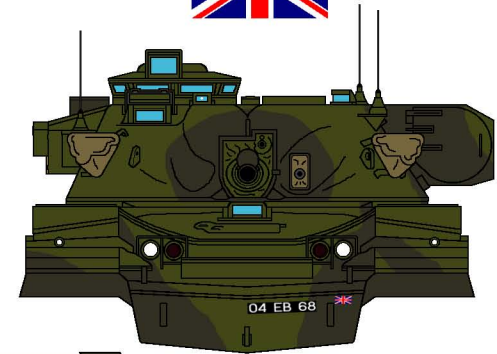

# NON CANADIAN VEHICLE MARKINGS:

A look at the markings, colour schemes and vehicles of the world's armies.

**04 EB 68**

Serial Number

Follow Me Marking

Turret Rear Call-Sign

Gun Plug Crest

'B' Sqn The Royal Hussars  
C.A.T. Patch (rear box)