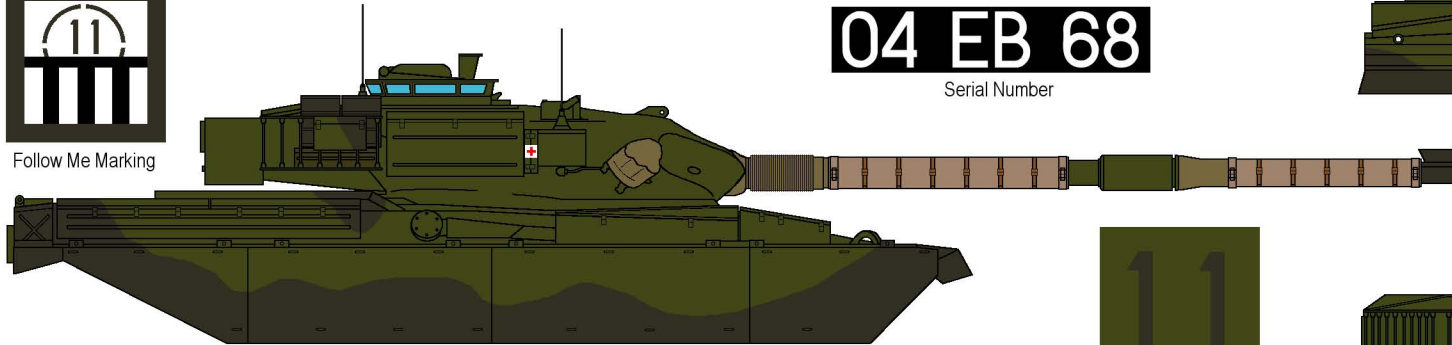

# NON CANADIAN VEHICLE MARKINGS:

A look at the markings, colour schemes and vehicles of the world's armies.

**04 EB 68**

Serial Number

Follow Me Marking

Turret Rear Call-Sign

Gun Plug Crest

'B' Sqn The Royal Hussars  
C.A.T. Patch (rear box)

Royal Hussars Crest (rear hull)

**36 KA 41**

Serial Number (front)

**36  
KA  
41**

Serial Number  
(rear)