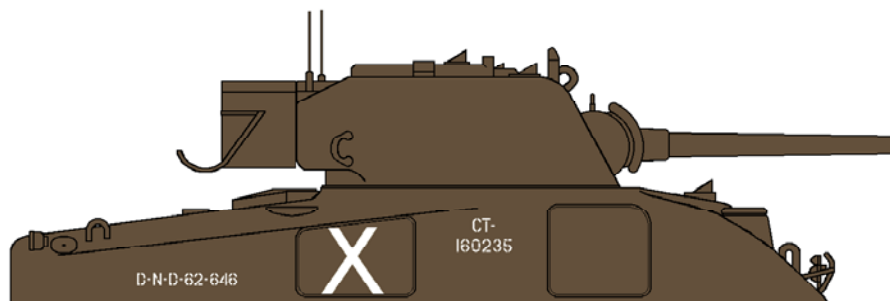

CT-160274

War Department Serial Number

Bridge Class

D-N-D-62-635

Vehicle Number

CT-160235

War Department Serial Number

D-N-D-62-646