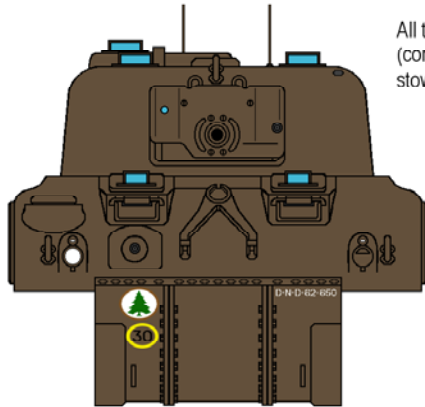

CANADIAN VEHICLE MARKINGS:

A look at the markings, colour schemes and vehicles of the Canadian Army.

Part 15: Grizzly Tanks at Camp Borden/Meaford Ranges, Ontario, 1944

All three of these vehicles are well worn and used (constant training will do that) and have no external stowage or personal kit.

D-N-D-62-650

Vehicle Number

CT-160239

War Department Serial Number

Formation Sign:

Camp Borden

The official document indicating crests allocated to home force military districts and divisions says that the white portion of the Camp Borden badge (left) should be light blue. The photo that I have clearly shows a white centre. You choose!