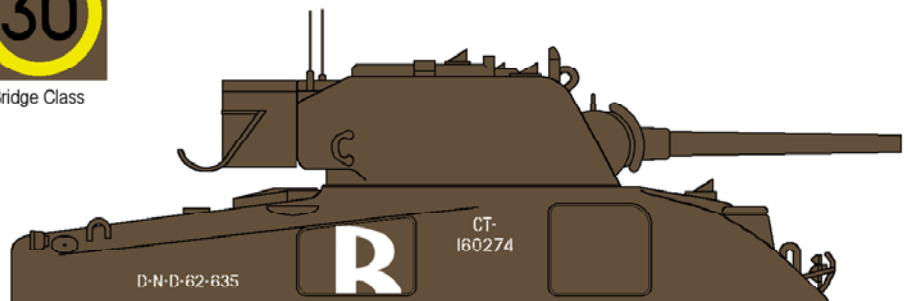

CT-160274

War Department Serial Number

Bridge Class

D-N-D-62-635

Vehicle Number

CT-160235

War Department Serial Number

D-N-D-62-646