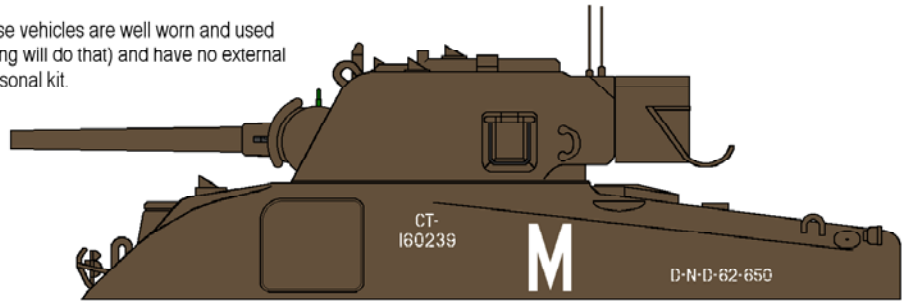

CANADIAN VEHICLE MARKINGS:

A look at the markings, colour schemes and vehicles of the Canadian Army.

Part 15: Grizzly Tanks at Camp Borden/Meaford Ranges, Ontario, 1944

All three of these vehicles are well worn and used (constant training will do that) and have no external stowage or personal kit.

D-N-D-62-650

Vehicle Number

CT-160239

War Department Serial Number

Formation Sign:

Camp Borden

The official document indicating crests allocated to home force military districts and divisions says that the white portion of the Camp Borden badge (left) should be light blue. The photo that I have clearly shows a white centre. You choose!