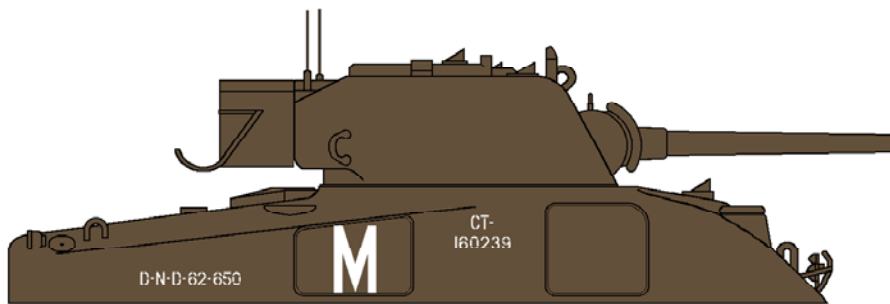

D-N-D-62-650

Vehicle Number

CT-160239

War Department Serial Number

Formation Sign:

Camp Borden

The official document indicating crests allocated to home force military districts and divisions says that the white portion of the Camp Borden badge (left) should be light blue. The photo that I have clearly shows a white centre. You choose!