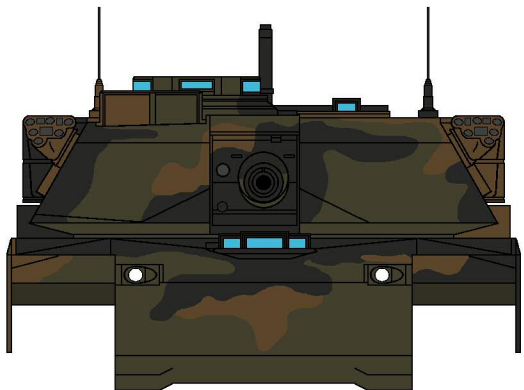

# M1A1 Abrams

Note: suspension is forest green

- FS37038 Black
- FS30118 Field Drab
- FS34079 Forest Green