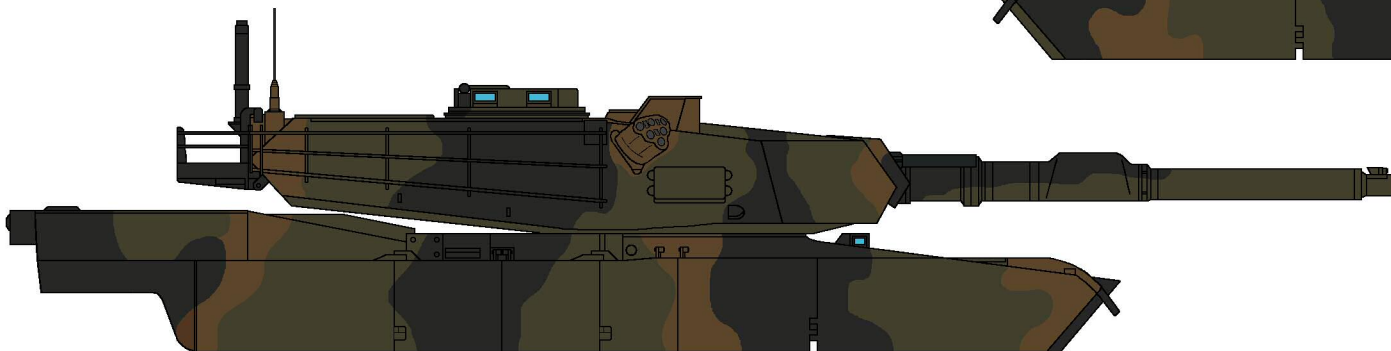

# M1A1 Abrams

Note: suspension is forest green

- FS37038 Black
- FS30118 Field Drab
- FS34079 Forest Green