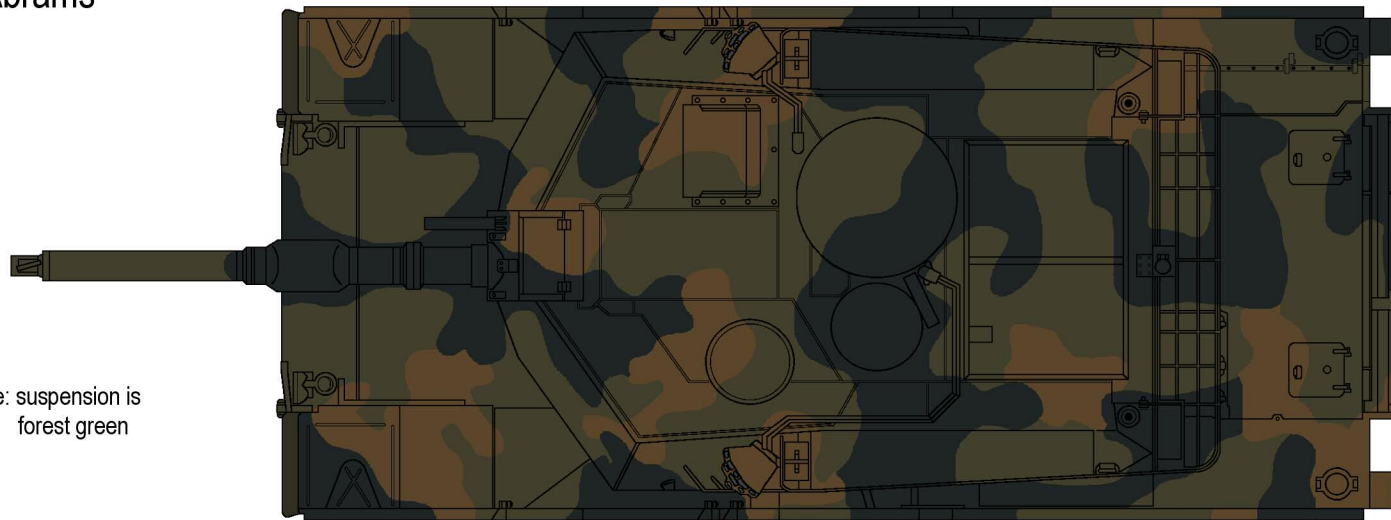

# M1A1 Abrams

Note: suspension is forest green

- FS37038 Black
- FS30118 Field Drab
- FS34079 Forest Green