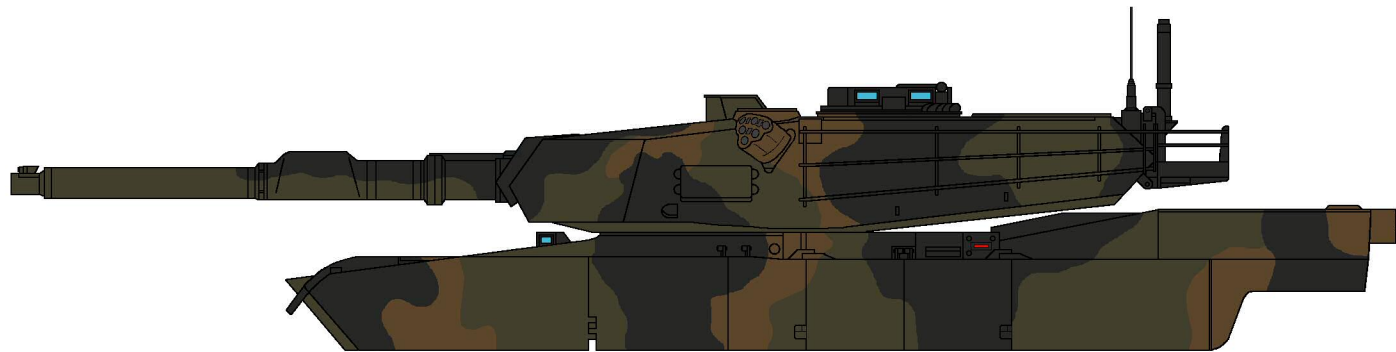

# M1A1 Abrams

Note: suspension is forest green

- FS37038 Black
- FS30118 Field Drab
- FS34079 Forest Green