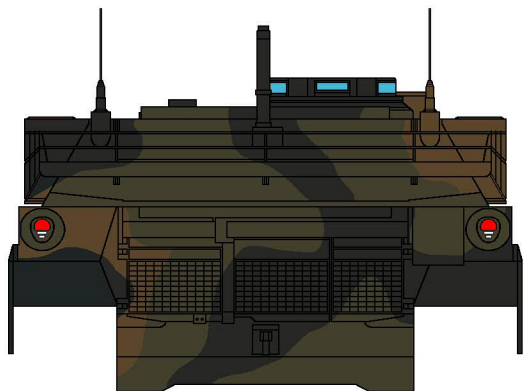

# M1A1 Abrams

Note: suspension is forest green

- FS37038 Black
- FS30118 Field Drab
- FS34079 Forest Green