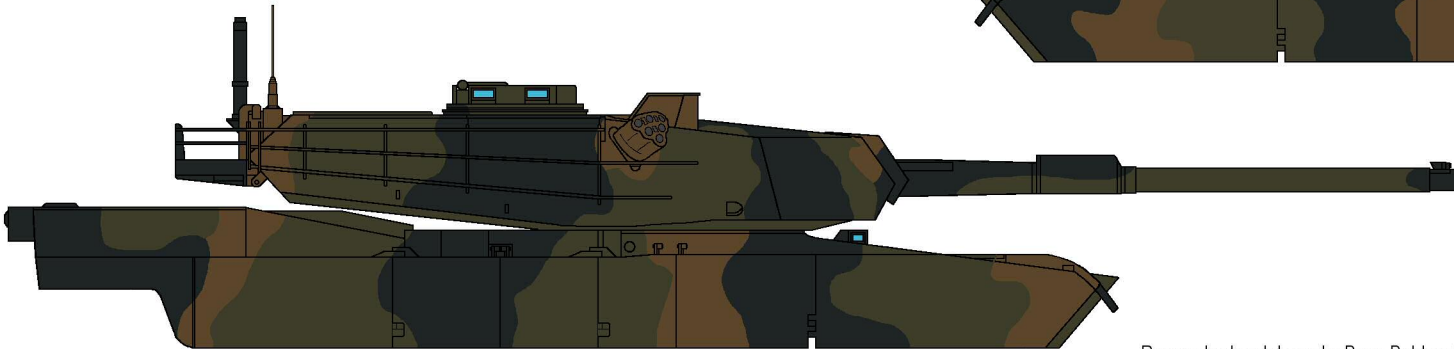

M1/IPM1 Abrams

- FS37038 Black
- FS30118 Field Drab
- FS34079 Forest Green