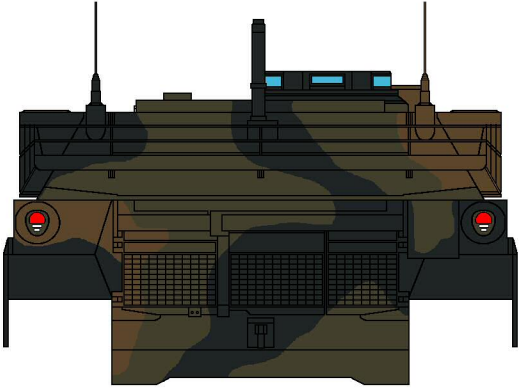

M1/IPM1 Abrams

- FS37038 Black
- FS30118 Field Drab
- FS34079 Forest Green