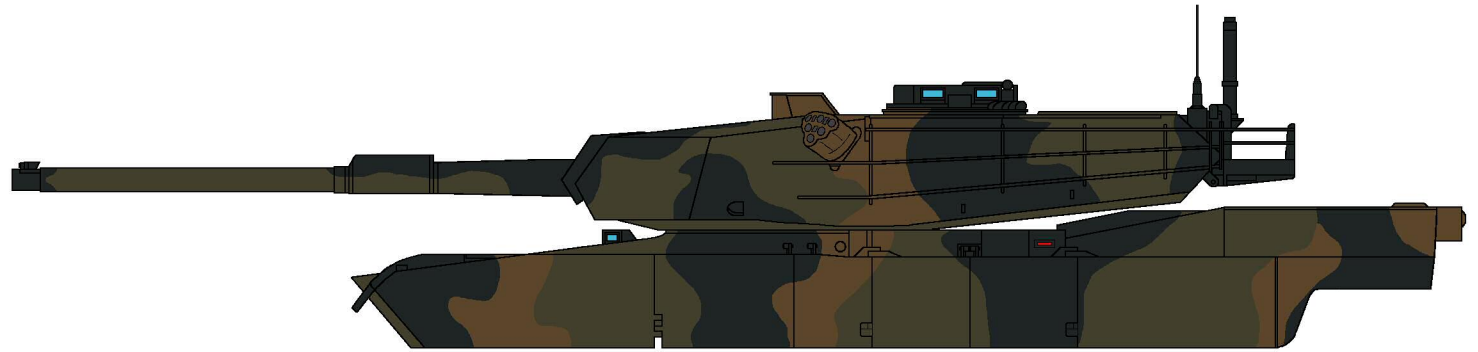

M1/IPM1 Abrams

- FS37038 Black
- FS30118 Field Drab
- FS34079 Forest Green