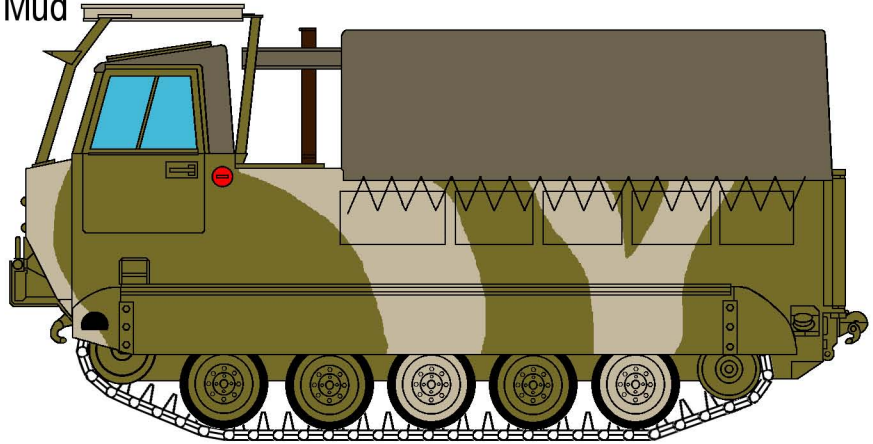

# Australian M548 - Olive Drab and Mud Pattern

Drawn by Barry Beldam researched by Barry Beldam and Barry Marriott (C) 2004