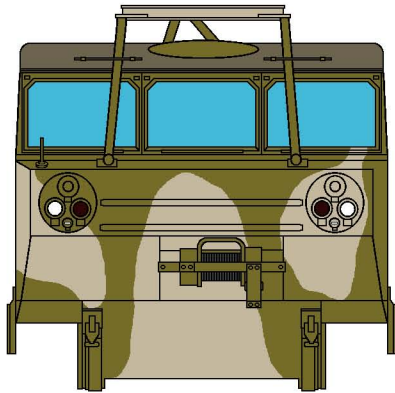

# Australian M548 - Olive Drab and Mud Pattern

Drawn by Barry Beldam researched by Barry Beldam and Barry Marriott (C) 2004