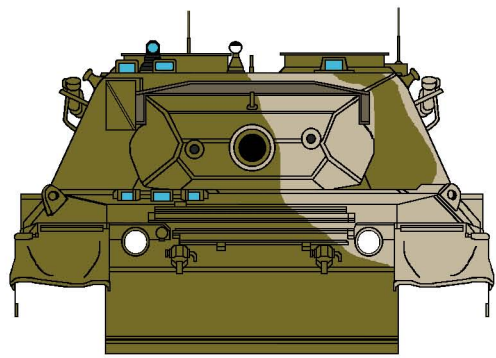

Drawn by Barry Beldam researched by Barry Beldam and Barry Marriott (C) 2004

Australian Leopard AS1 - Olive Drab and Mud Pattern