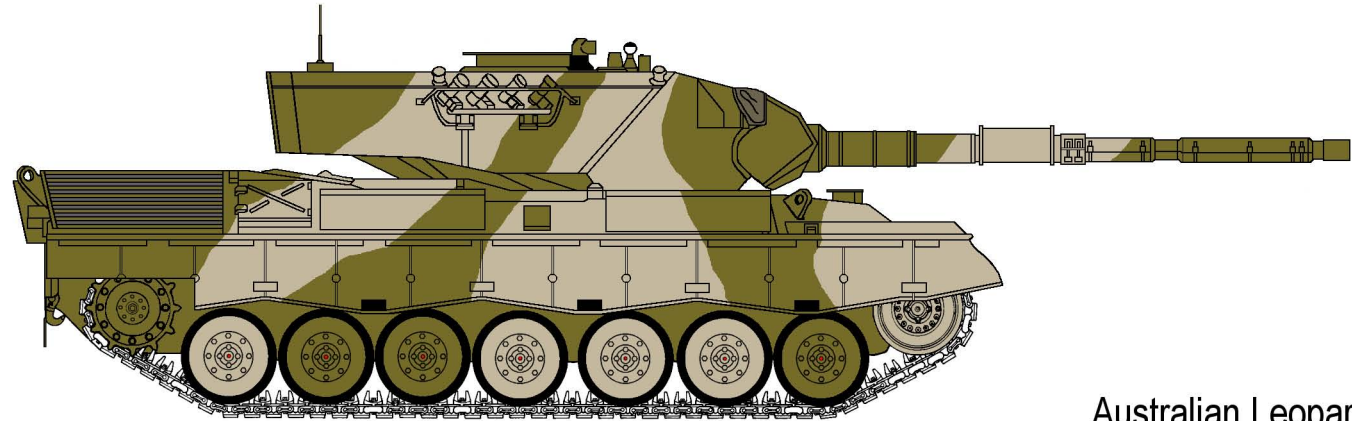

Drawn by Barry Beldam researched by Barry Beldam and Barry Marriott (C) 2004

Australian Leopard AS1 - Olive Drab and Mud Pattern