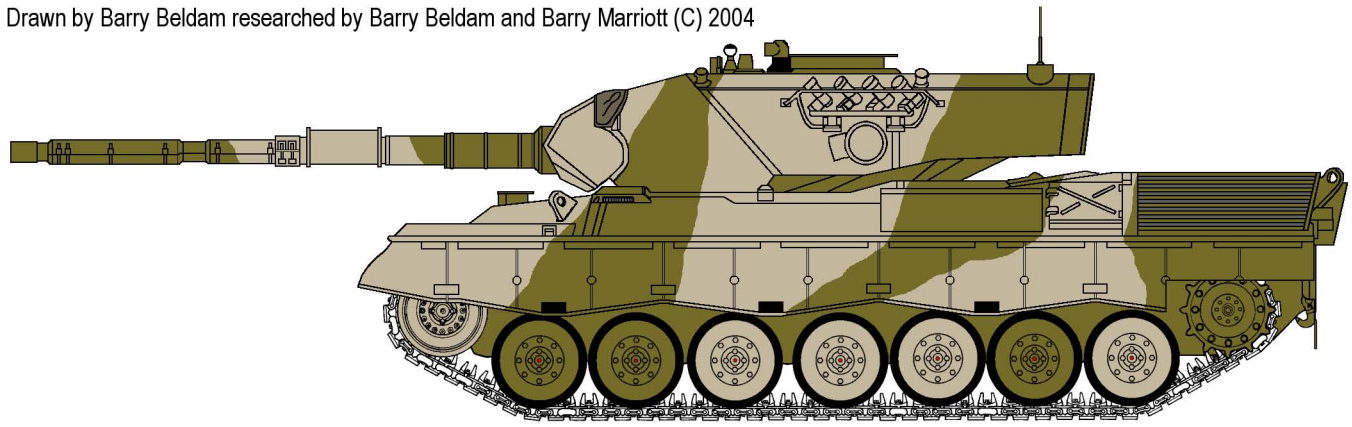

Drawn by Barry Beldam researched by Barry Beldam and Barry Marriott (C) 2004

Australian Leopard AS1 - Olive Drab and Mud Pattern