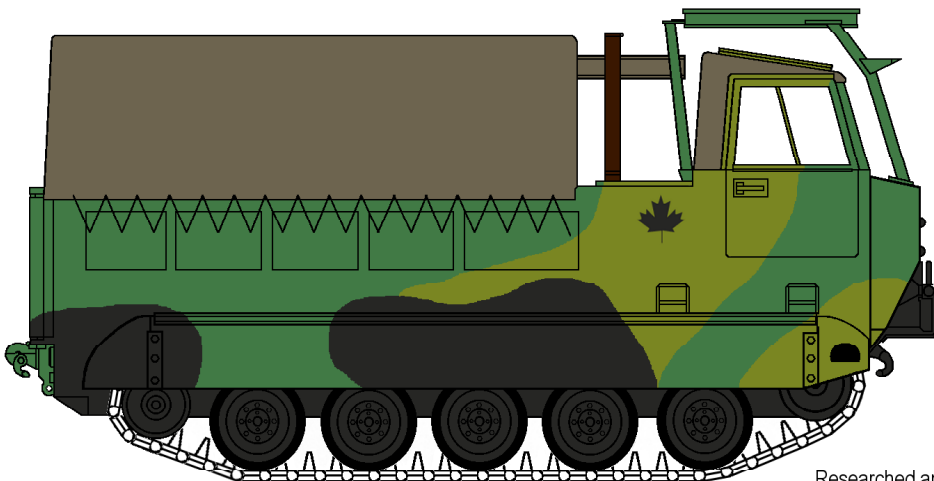

Canadian M548A1 - European Pattern

This pattern is the official scheme as used by 4 Canadian Mechanized Brigade Group in Germany from 1969. For winter the black was white-washed.

- FS 36081 Black
- FS340098 Khaki Drab
- FS34172 Green

Note: this is a pattern only, showing new paint colours. Every vehicle could, and usually did, have a variation in pattern from trivial to major. All three colours faded very quickly and were drastically altered by dirt and dust. The older and more faded the green became, the more it tinted blue. The khaki merely lightened and the black faded. Touch-ups were frequent and very obvious.