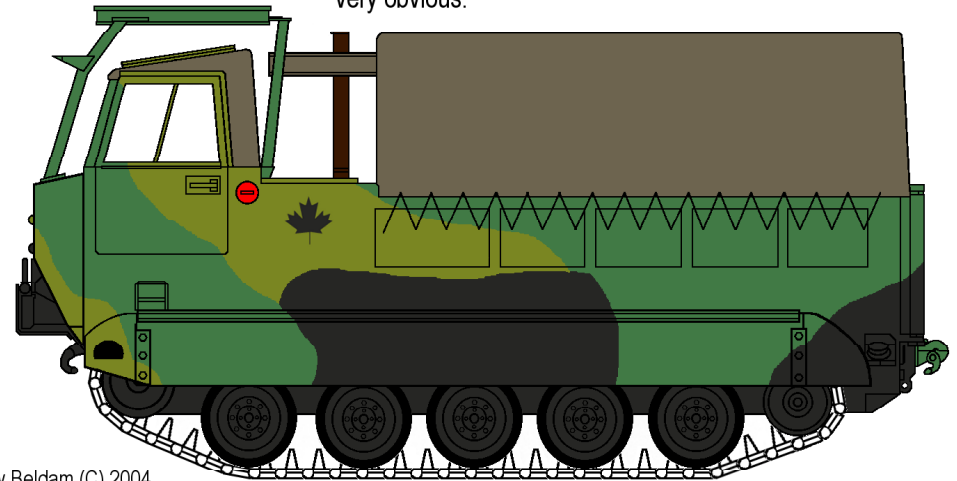

Canadian M548A1 - European Pattern

This pattern is the official scheme as used by 4 Canadian Mechanized Brigade Group in Germany from 1969. For winter the black was white-washed.

- FS 36081 Black
- FS340098 Khaki Drab
- FS34172 Green

Note: this is a pattern only, showing new paint colours. Every vehicle could, and usually did, have a variation in pattern from trivial to major. All three colours faded very quickly and were drastically altered by dirt and dust. The older and more faded the green became, the more it tinted blue. The khaki merely lightened and the black faded. Touch-ups were frequent and very obvious.