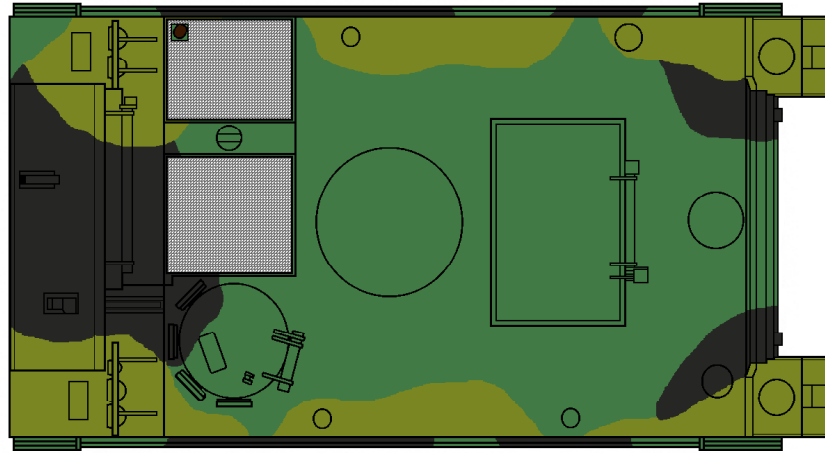

Canadian M113A2 - European Pattern

This pattern is the official scheme as used by 4 Canadian Mechanized Brigade Group in Germany from 1969. For winter the black was white-washed.

- FS 36081 Black
- FS340098 Khaki Drab
- FS34172 Green

Note: this is a pattern only, showing new paint colours. Every vehicle could, and usually did, have a variation in pattern from trivial to major. All three colours faded very quickly and were drastically altered by dirt and dust. The older and more faded the green became, the more it tinted blue. The khaki merely lightened and the black faded. Touch-ups were frequent and very obvious.