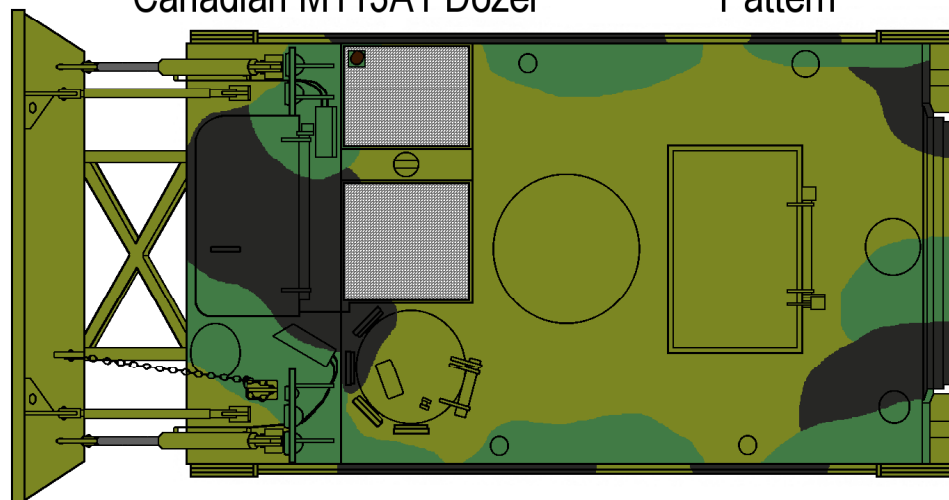

Canadian M113A1 Dozer

Pattern

- FS 36081 Black
- FS340098 Khaki Drab
- FS34172 Green

Note: this is a pattern only, showing new paint colours. Every vehicle could, and usually did, have a variation in pattern from trivial to major. All three colours faded very quickly and were drastically altered by dirt and dust. The older and more faded the green became, the more it tinted blue. The khaki merely lightened and the black faded. Touch-ups were frequent and very obvious.