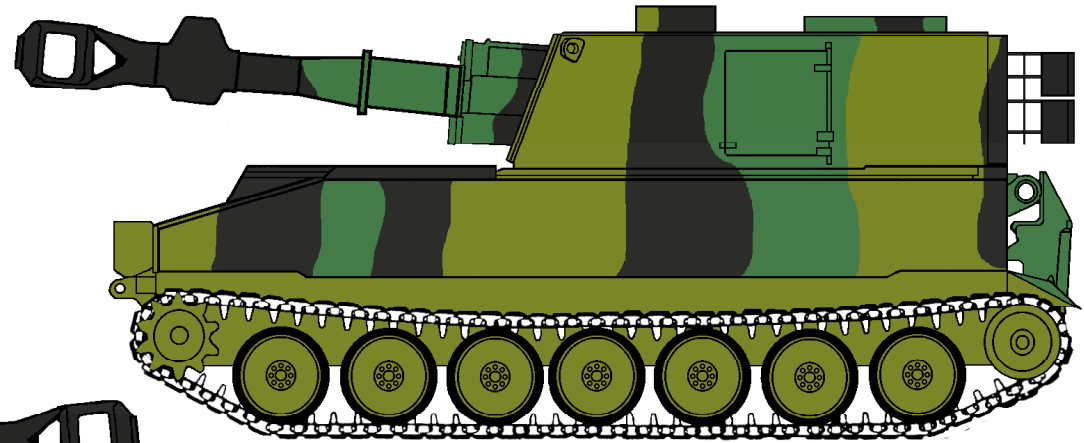

# Canadian M109 155mm S.P. - European Pattern

This is the official pattern as used by 4 Canadian Mechanized Brigade Group in Germany. For winter exercises the black was over-painted with white-wash.

- FS 36081 Black
- FS340098 Khaki Drab
- FS34172 Green

Note: this is a pattern only, showing new paint colours. Every vehicle could, and usually did, have a variation in pattern from trivial to major. All three colours faded very quickly and were drastically altered by dirt and dust. The older and more faded the green became, the more it tinted blue. The khaki merely lightened and the black faded. Touch-ups were frequent and very obvious.