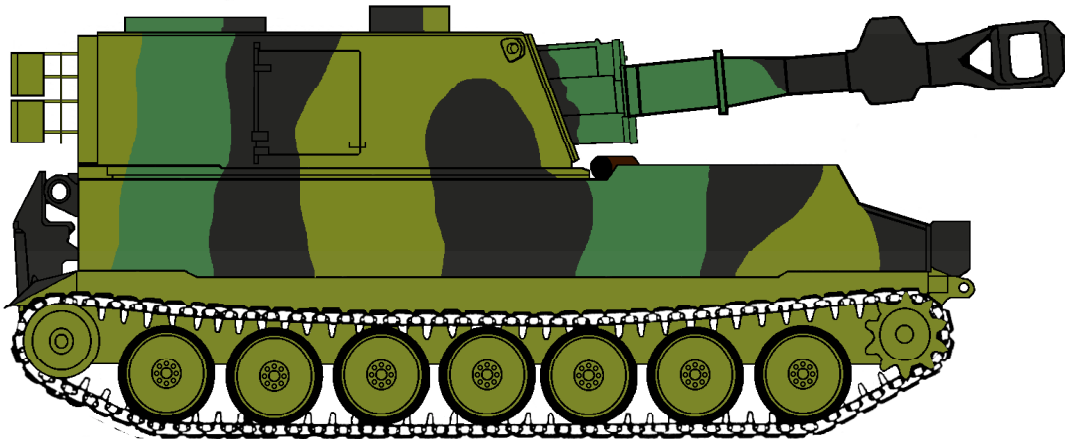

# Canadian M109 155mm S.P. - European Pattern

This is the official pattern as used by 4 Canadian Mechanized Brigade Group in Germany. For winter exercises the black was over-painted with white-wash.

- FS 36081 Black
- FS340098 Khaki Drab
- FS34172 Green

Note: this is a pattern only, showing new paint colours. Every vehicle could, and usually did, have a variation in pattern from trivial to major. All three colours faded very quickly and were drastically altered by dirt and dust. The older and more faded the green became, the more it tinted blue. The khaki merely lightened and the black faded. Touch-ups were frequent and very obvious.