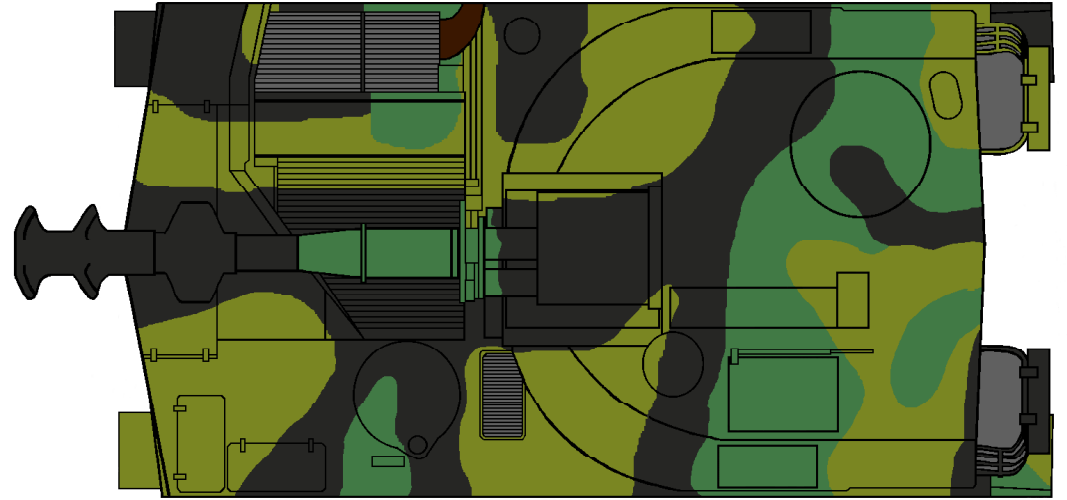

# Canadian M109 155mm S.P. - European Pattern

This is the official pattern as used by 4 Canadian Mechanized Brigade Group in Germany. For winter exercises the black was over-painted with white-wash.

- FS 36081 Black
- FS340098 Khaki Drab
- FS34172 Green

Note: this is a pattern only, showing new paint colours. Every vehicle could, and usually did, have a variation in pattern from trivial to major. All three colours faded very quickly and were drastically altered by dirt and dust. The older and more faded the green became, the more it tinted blue. The khaki merely lightened and the black faded. Touch-ups were frequent and very obvious.