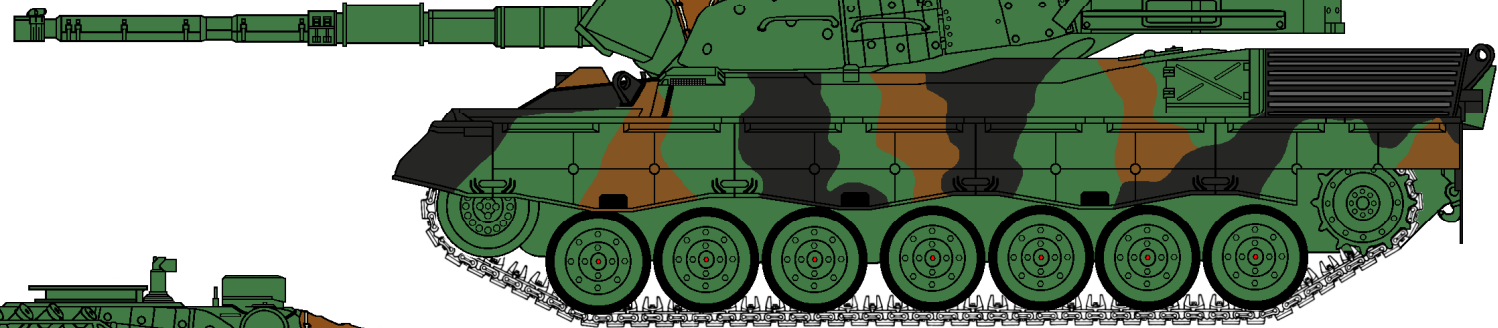

Canadian Leopard C2 - Domestic Pattern

- FS36081 Black
- FS30215 Tan
- FS34172 Green

The Leopard C2 is a modified Leopard 1A5 (extended bustle) turret fitted to standard Leopard C1 hulls. Some hulls are one-colour green and others are three-colour German pattern as shown here. Some turrets were solid green while some had a pattern which could not be fully seen.