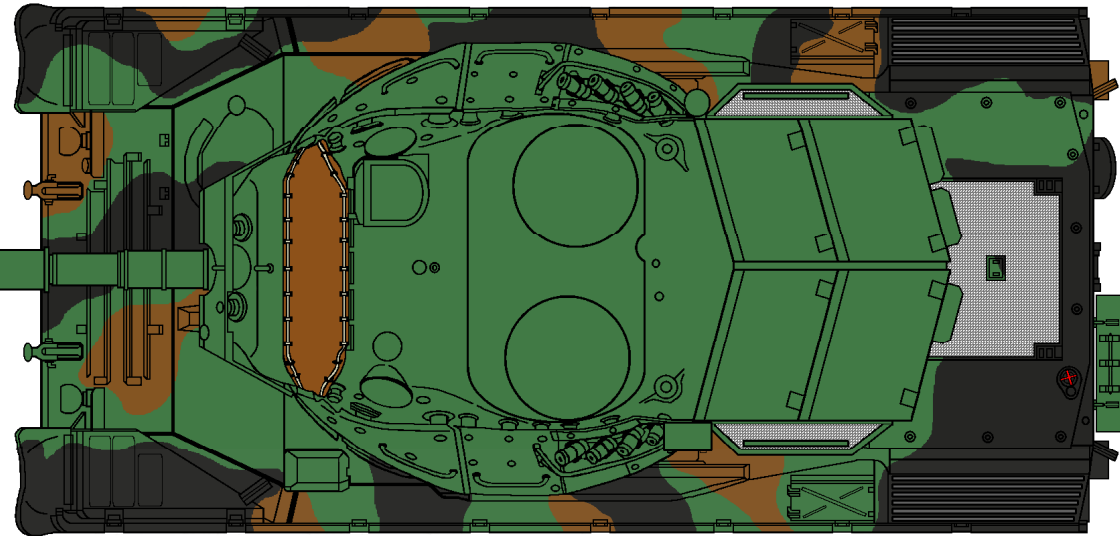

Canadian Leopard C2 - Domestic Pattern

- FS36081 Black
- FS30215 Tan
- FS34172 Green

The Leopard C2 is a modified Leopard 1A5 (extended bustle) turret fitted to standard Leopard C1 hulls. Some hulls are one-colour green and others are three-colour German pattern as shown here. Some turrets were solid green while some had a pattern which could not be fully seen.