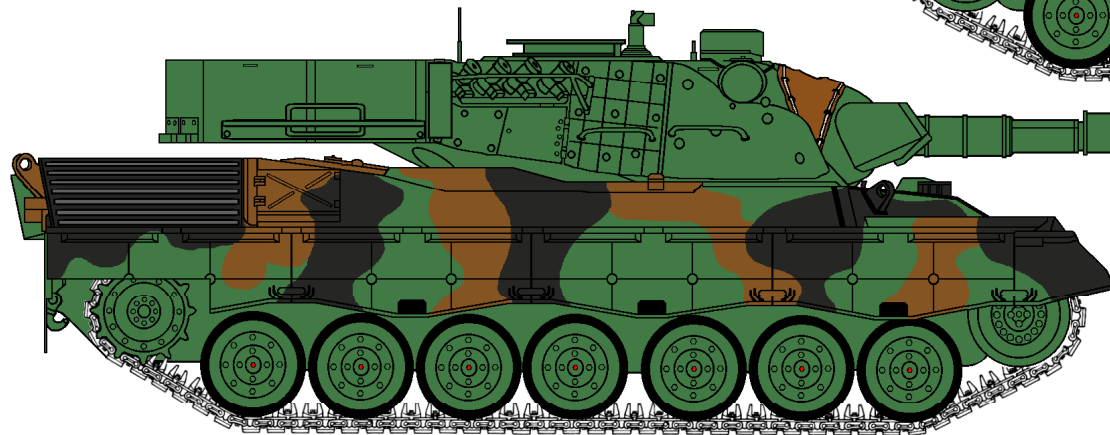

Canadian Leopard C2 - Domestic Pattern

- FS36081 Black
- FS30215 Tan
- FS34172 Green

The Leopard C2 is a modified Leopard 1A5 (extended bustle) turret fitted to standard Leopard C1 hulls. Some hulls are one-colour green and others are three-colour German pattern as shown here. Some turrets were solid green while some had a pattern which could not be fully seen.