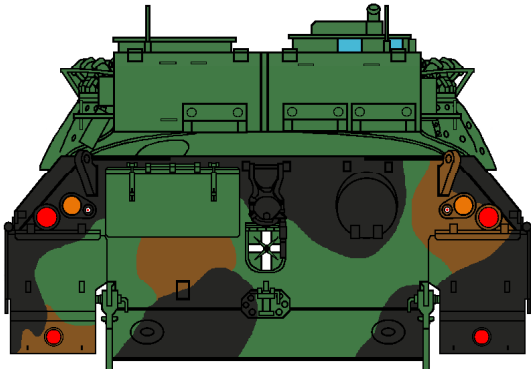

Canadian Leopard C2 - Domestic Pattern

- FS36081 Black
- FS30215 Tan
- FS34172 Green

The Leopard C2 is a modified Leopard 1A5 (extended bustle) turret fitted to standard Leopard C1 hulls. Some hulls are one-colour green and others are three-colour German pattern as shown here. Some turrets were solid green while some had a pattern which could not be fully seen.