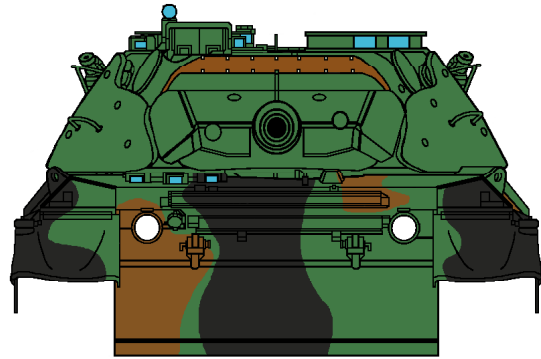

Canadian Leopard C2 - Domestic Pattern

- FS36081 Black
- FS30215 Tan
- FS34172 Green

The Leopard C2 is a modified Leopard 1A5 (extended bustle) turret fitted to standard Leopard C1 hulls. Some hulls are one-colour green and others are three-colour German pattern as shown here. Some turrets were solid green while some had a pattern which could not be fully seen.