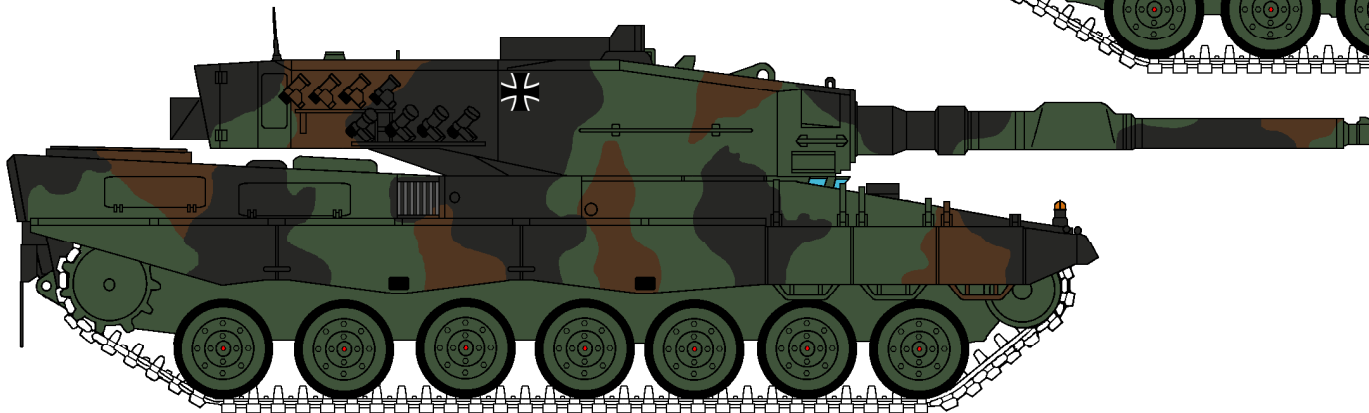

Some detail, deemed unnecessary for the positioning of the pattern, has been omitted. Optics are shown in light blue and various lights are as they are.

German Leopard 2 - Three Colour Pattern

- RAL6031 (FS34094) Bronzegruen
- RAL8027 (FS30051) Lederbraun
- RAL9021 (FS37030) Teerschwarz