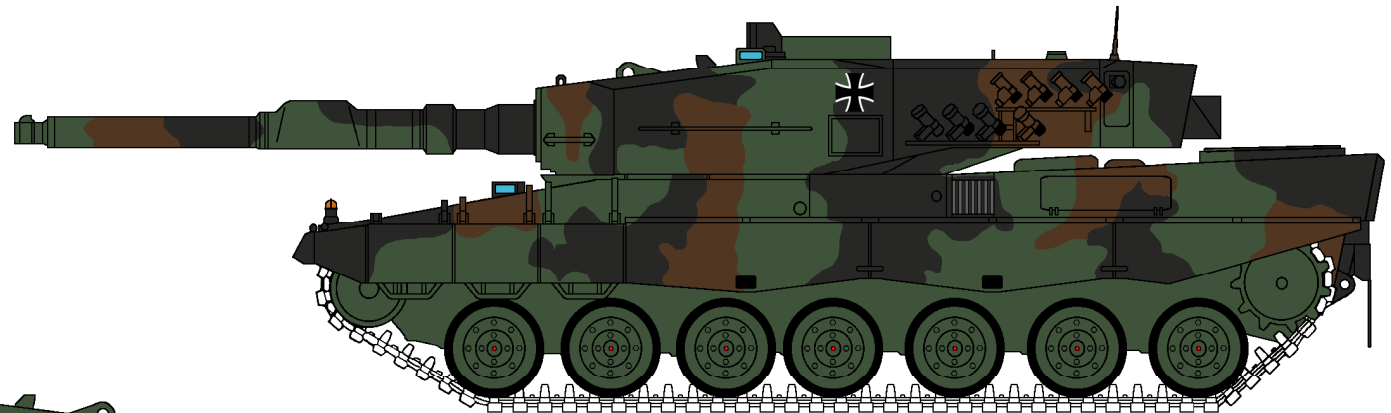

Some detail, deemed unnecessary for the positioning of the pattern, has been omitted. Optics are shown in light blue and various lights are as they are.

German Leopard 2 - Three Colour Pattern

- RAL6031 (FS34094) Bronzegruen
- RAL8027 (FS30051) Lederbraun
- RAL9021 (FS37030) Teerschwarz