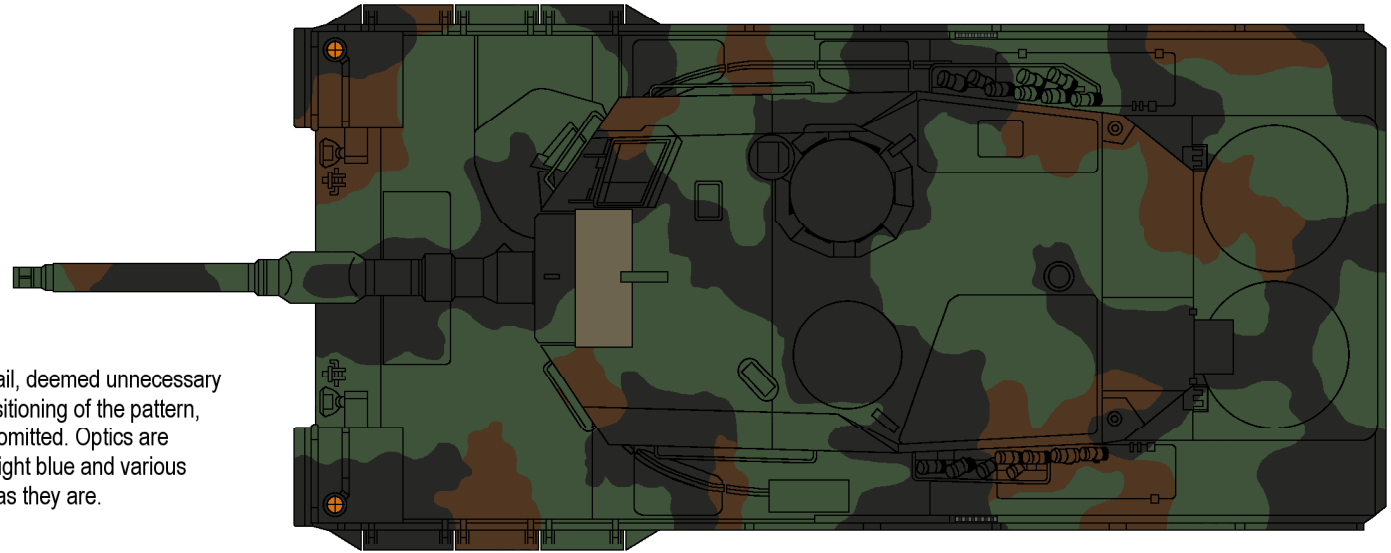

Some detail, deemed unnecessary for the positioning of the pattern, has been omitted. Optics are shown in light blue and various lights are as they are.

German Leopard 2 - Three Colour Pattern

- RAL6031 (FS34094) Bronzegruen
- RAL8027 (FS30051) Lederbraun
- RAL9021 (FS37030) Teerschwarz