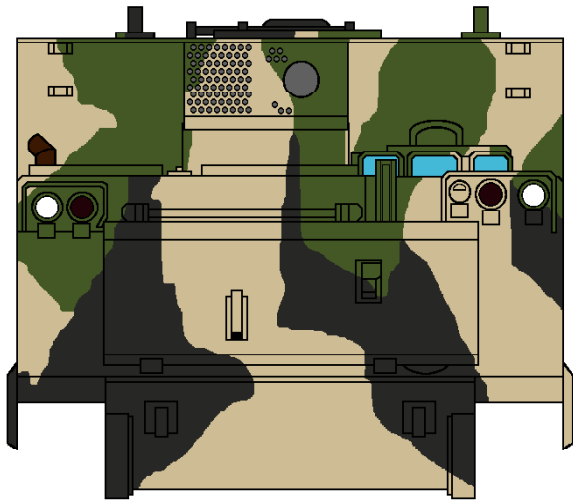

Australian M577A1 Command Post - 3-Tone Pattern

This cam pattern could not have been done without the assistance of Greg Knowles, whose timely help I gratefully acknowledge.

- Camouflage Green/Olive Drab
- Camouflage Black FS37038
- Camouflage Brown FS30219