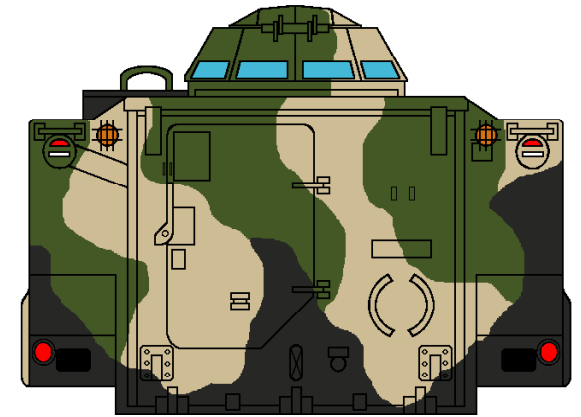

Australian M113A1 APC/LRV in 3-Tone Pattern

This updated cam pattern could not have been done without the assistance of Greg Knowles, whose most timely help I gratefully acknowledge.

- Camouflage Green/Olive Drab
- Camouflage Black FS37038
- Camouflage Brown FS30219