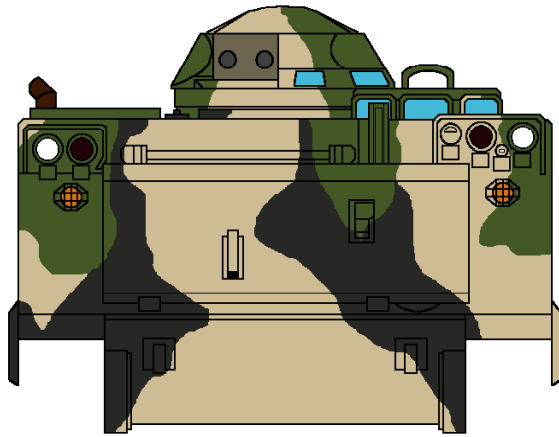

Australian M113A1 APC/LRV in 3-Tone Pattern

This updated cam pattern could not have been done without the assistance of Greg Knowles, whose most timely help I gratefully acknowledge.

- Camouflage Green/Olive Drab
- Camouflage Black FS37038
- Camouflage Brown FS30219