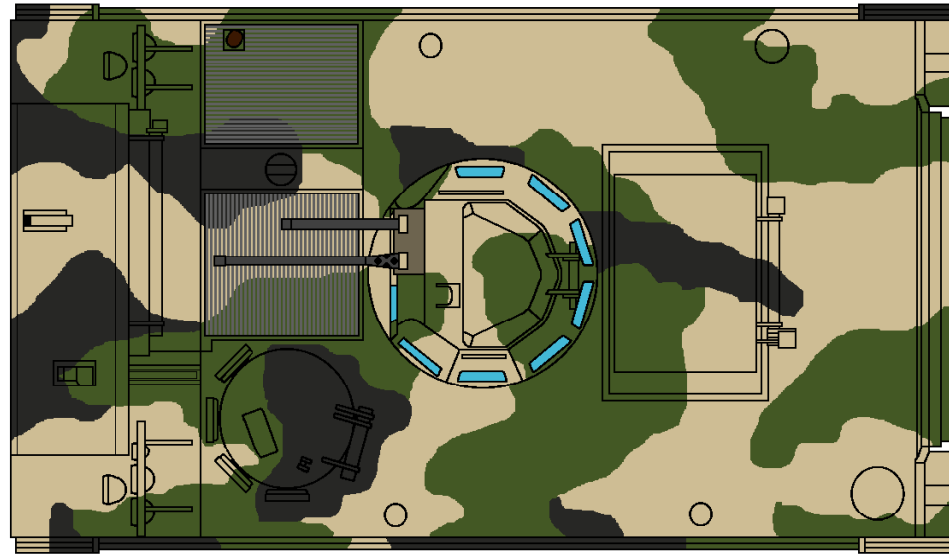

Australian M113A1 APC/LRV in 3-Tone Pattern

This updated cam pattern could not have been done without the assistance of Greg Knowles, whose most timely help I gratefully acknowledge.

- Camouflage Green/Olive Drab
- Camouflage Black FS37038
- Camouflage Brown FS30219