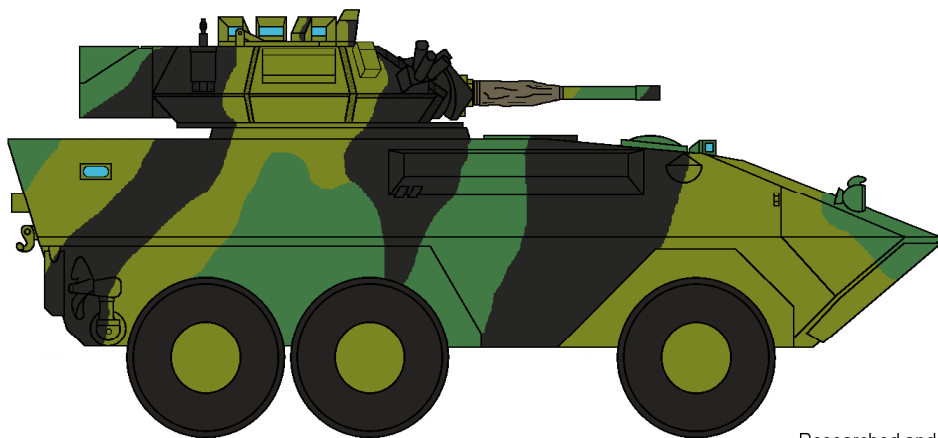

- FS 36081 Black
- FS340098 Khaki Drab
- FS34172 Green

Wheeled Fire Support Vehicle - Cougar

Researched and drawn by Barry Beldam (C) 2004