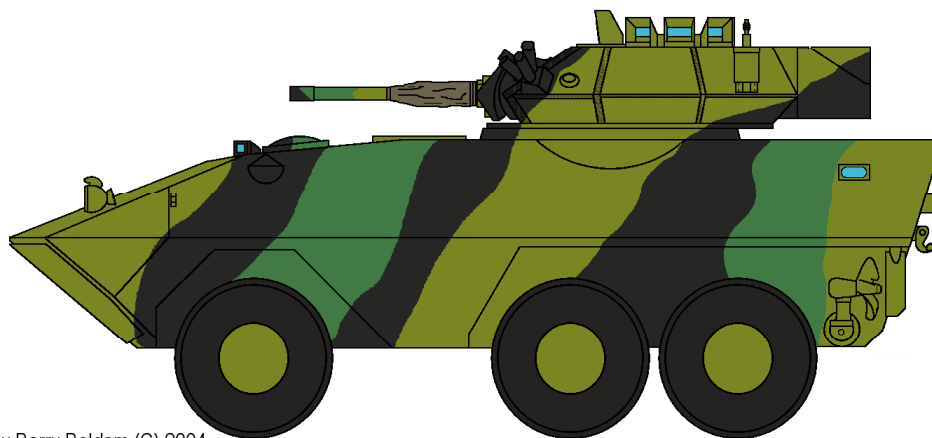

- FS 36081 Black
- FS340098 Khaki Drab
- FS34172 Green

Wheeled Fire Support Vehicle - Cougar

Researched and drawn by Barry Beldam (C) 2004