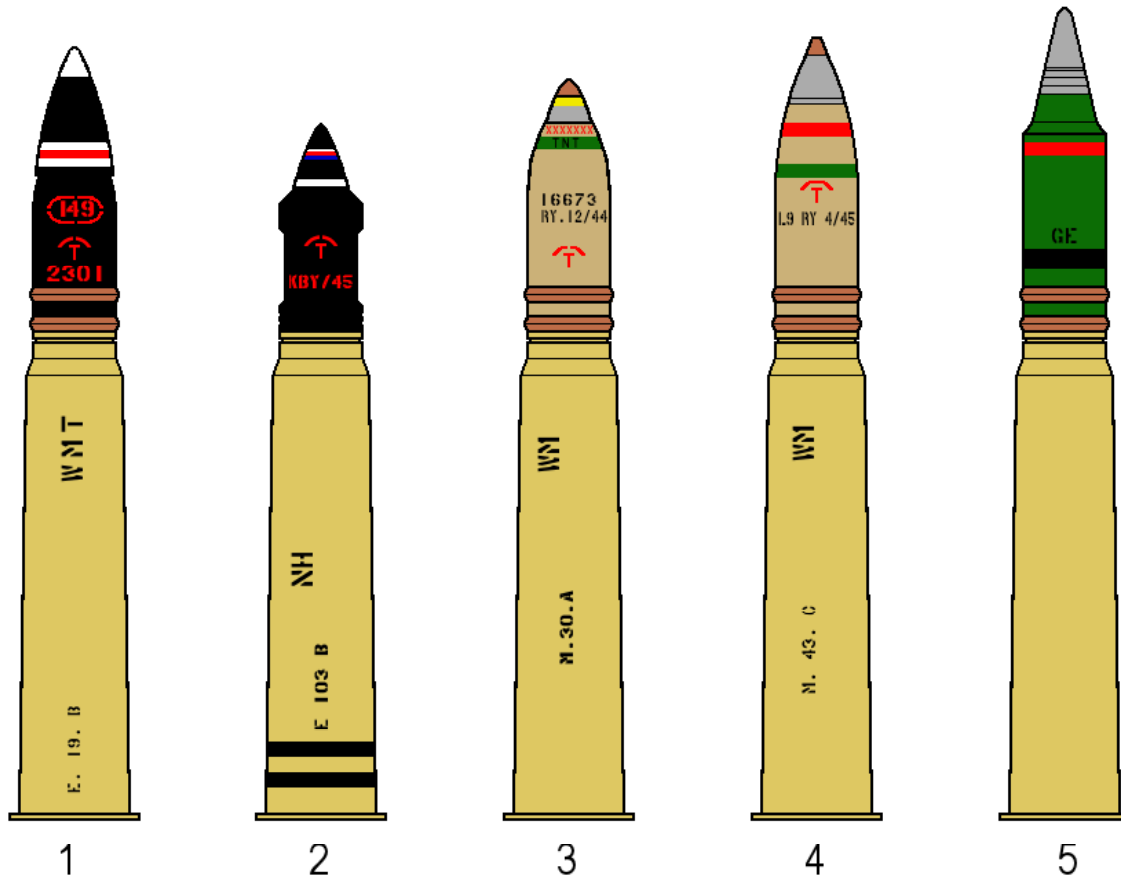

# ARMoured VEHICLE AMMUNITION:

# 77mm

used in: Comet Mk.1

1. Shot A.P.C.B.C.-T Mk.1
2. Shot A.P.D.S. Mk.1B (super velocity)
3. Shell H.E./T Mk.2 (reduced charge)
4. Shell H.E./H.C./T (reduced charge)
5. Shell Smoke B.E. Mk.1

Cartridge Box No.288 carrying 2 rounds in cardboard containers