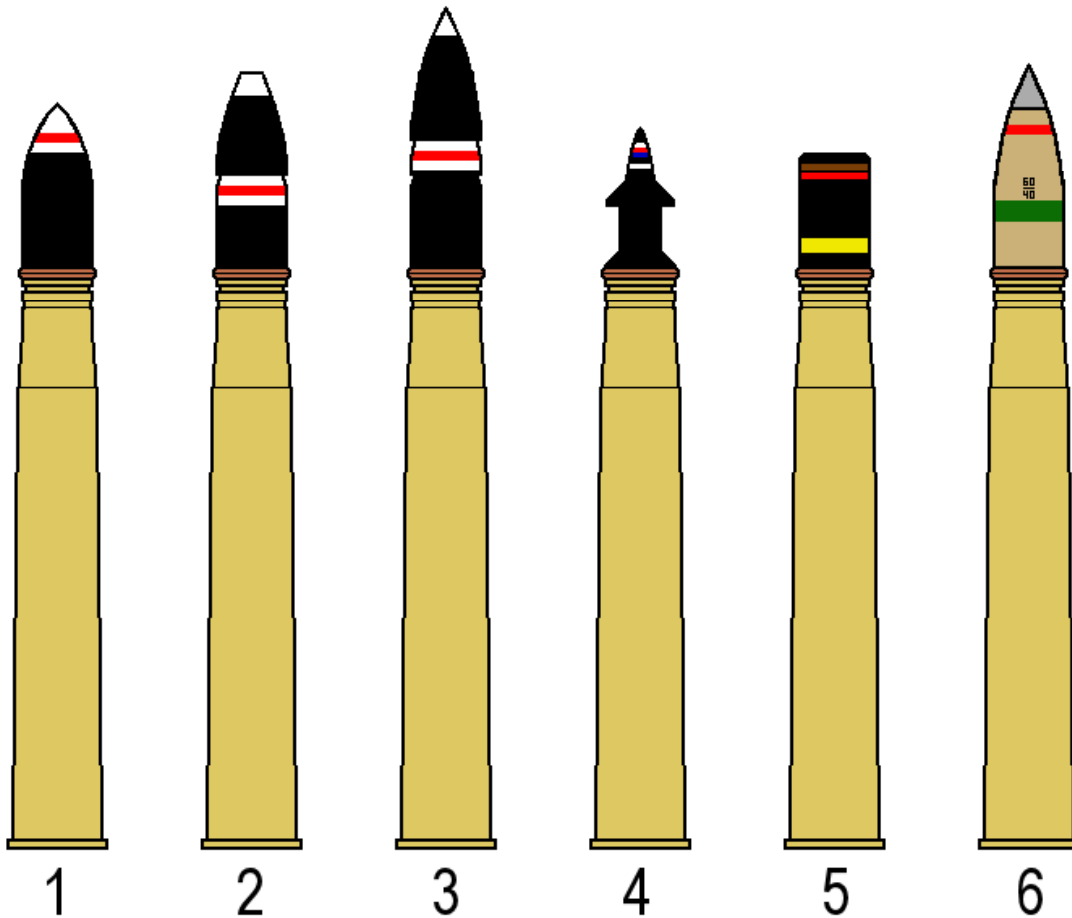

ARMoured VEHICLE AMMUNITION:

used in: Ram Mk. II, Churchill Mks. III & IV, Cromwell Mks. I-III

6 Pr

1. Shot Mk. IVT (with tracer)
2. Shot A.P.C. Mk. VIIT (with tracer)
3. Shot A.P.C.B.C. Mk. XIXT (with tracer)
4. Shot A.P.D.S. Mk. 3
5. Shot Practice Flathead Mk. IT (with tracer. The brown band indicates that the round is cast iron. There were many different sizes.)
6. Shell Q.F. H.E. Mk. IT (amatol fill)

Note: unfortunately while I do have their sizes, I do not have either the amn boxes' shape or markings.

01.05.2005

Researched and Drawn by Barry Beldam (C) 2005