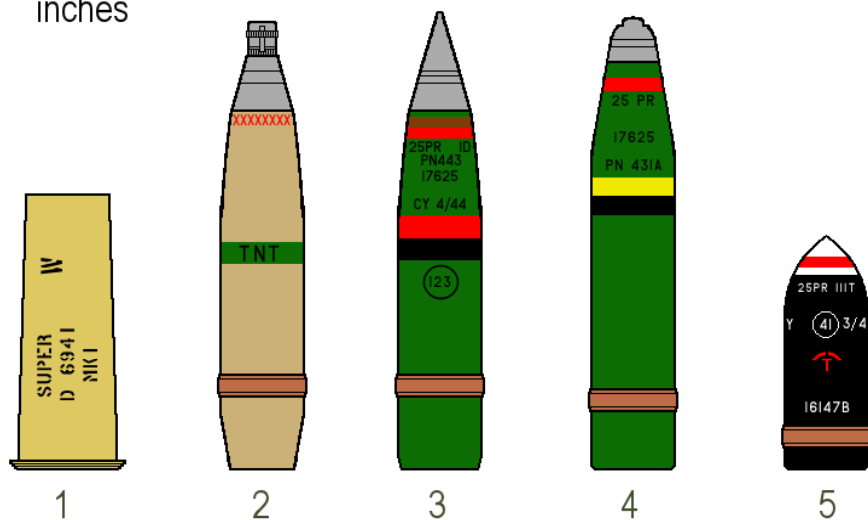

# ARMoured VEHICLE AMMUNITION:

used in: Bishop and Sexton

Note: this a selection of typical 25 Pr rounds and boxes...**not** all available.

Box C206 Mk. 2 (steel) carrying 8 Cartridges Normal/Super/Blank/Paper shot

Box P59 Mk. 2 (steel) carrying 4 Rounds H.E., Smoke or Flare

# 25 Pounder

1. Cartridge and Propellant Charge
2. Shell H.E. Mk. ID
3. Shell Smoke Mk. IID B.E.
4. Shell Smoke Mk. IA (yellow smoke)
5. Shot A.P. Mk. IT

03.05.2005

Researched and Drawn by Barry Beldam (C) 2005