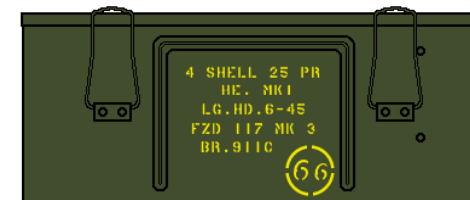

# ARMoured VEHICLE AMMUNITION:

used in: Bishop and Sexton

Note: this a selection of typical 25 Pr rounds and boxes...**not** all available.

Box C206 Mk. 2 (steel) carrying 8 Cartridges Normal/Super/Blank/Paper shot

Box P59 Mk. 2 (steel) carrying 4 Rounds H.E., Smoke or Flare