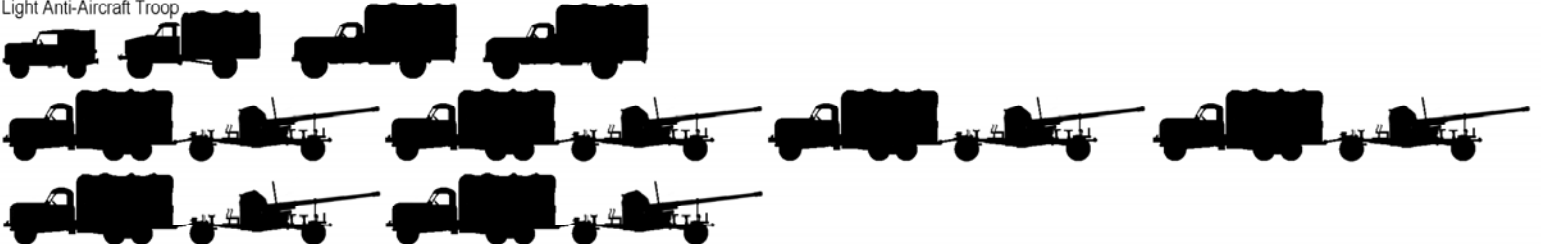

Anti-Aircraft Regiment (Mech Div) - 1954

Headquarters

Heavy Anti-Aircraft Troop

Heavy Anti-Aircraft Troop

Light Anti-Aircraft Troop

Light Anti-Aircraft Troop

Heavy Machine Gun Company

This document shows the assets found in an anti-aircraft regiment within
This ORBAT was made from unclassified material in the snow.